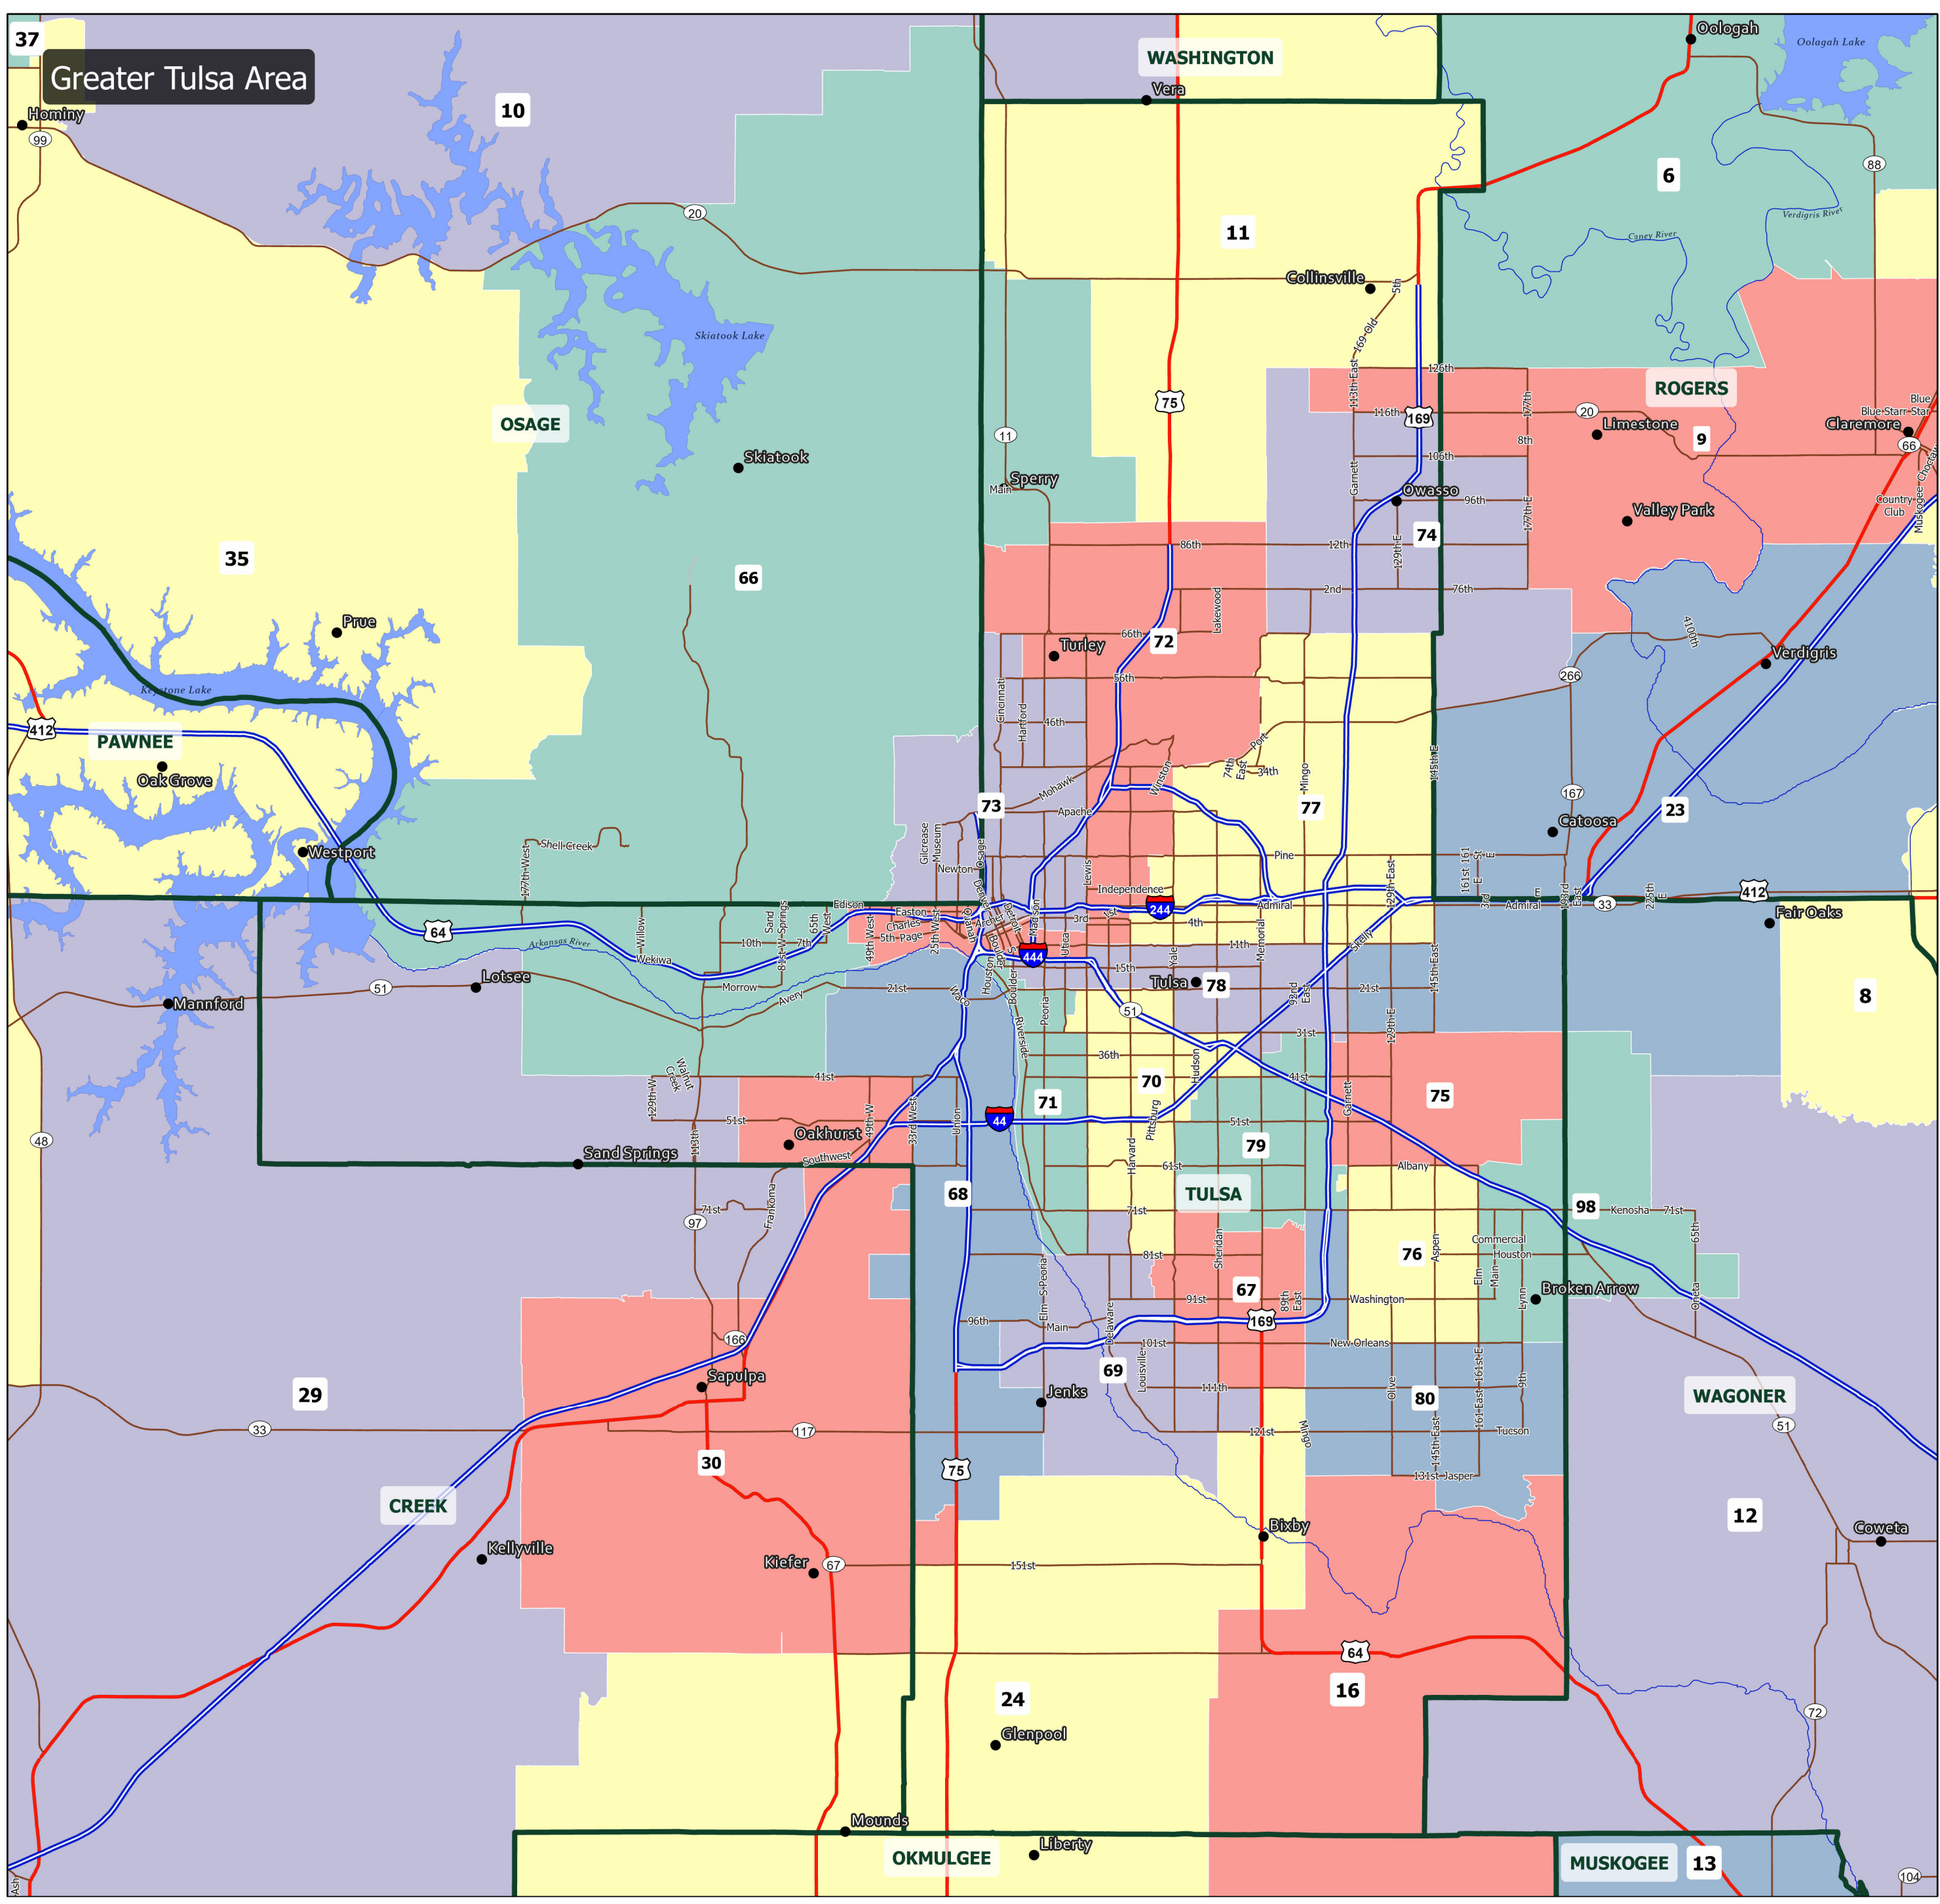

Oklahoma House of Representatives 2022–2030 Elections

County
House Districts
2022–2030