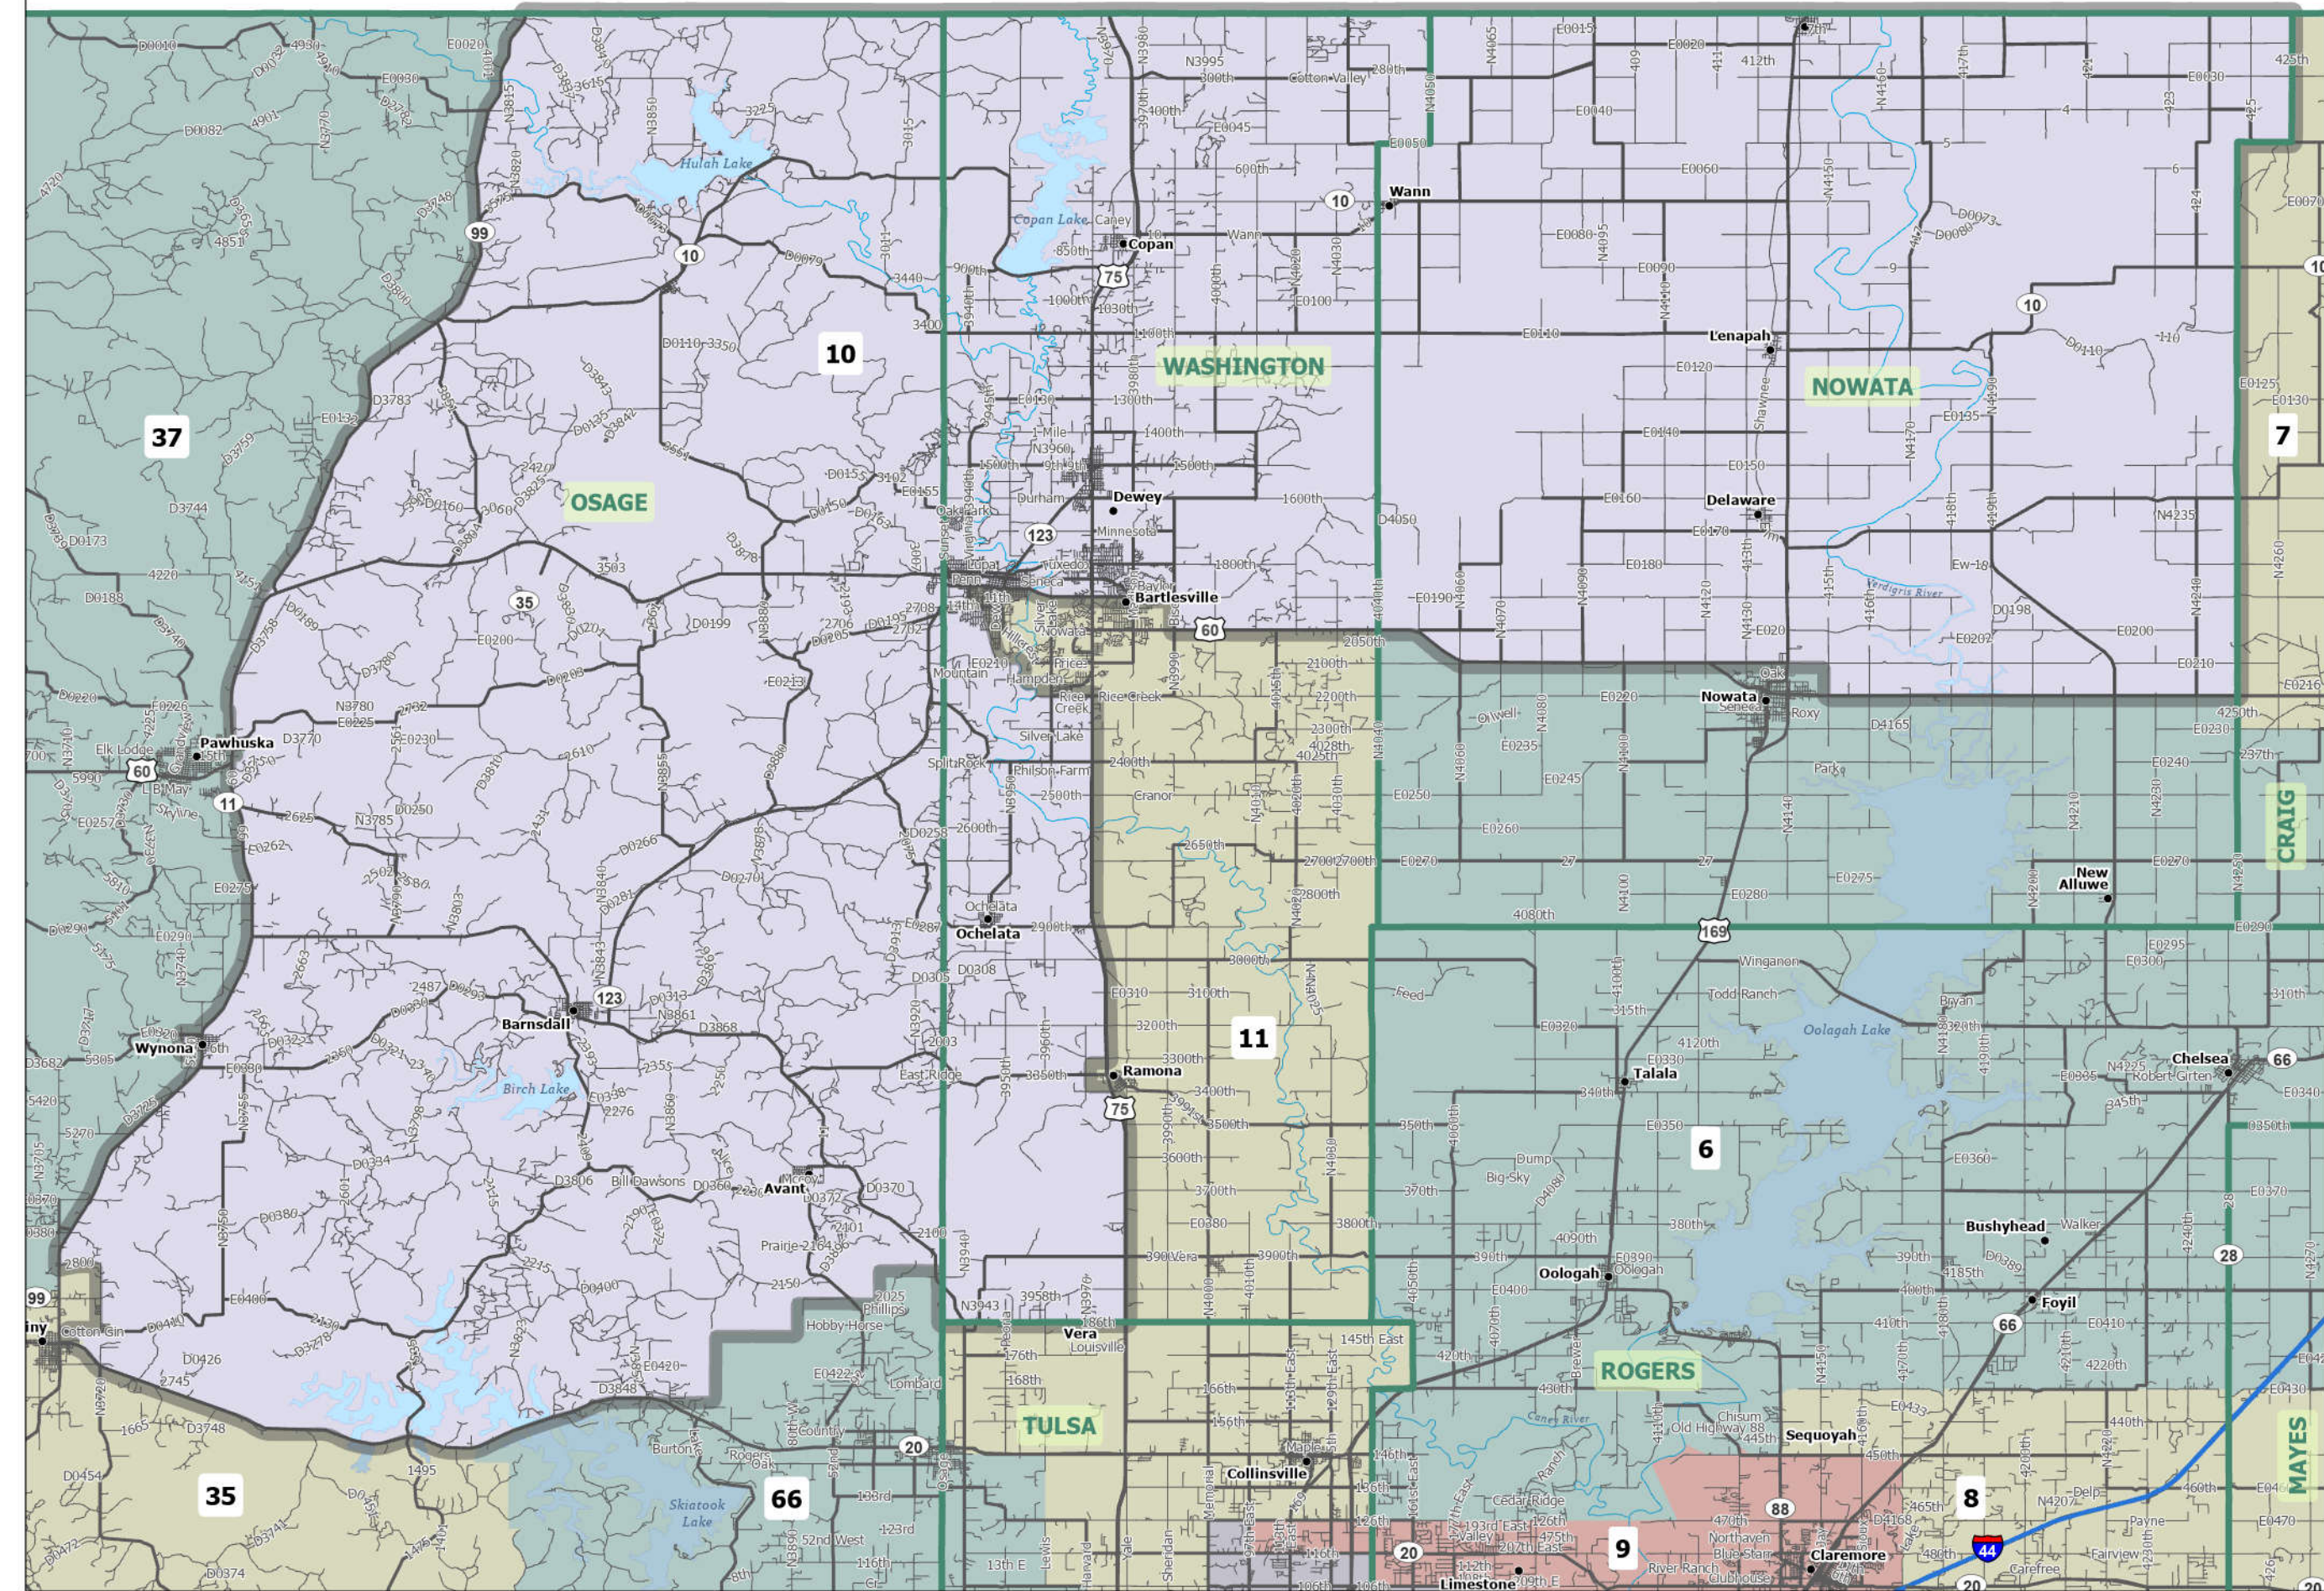

# House District 10

2022–2031

1,368 square miles  
1 inch equals 4.9 miles

Oklahoma House of Representatives  
Redistricting Office  
10/28/2021

Data: 2020 Census State Redistricting Data  
(Public Law 94-171) Summary File.  
Prepared by the U.S. Census Bureau, 2021.  
ODOT, Esri, OU CSA, OWRB.