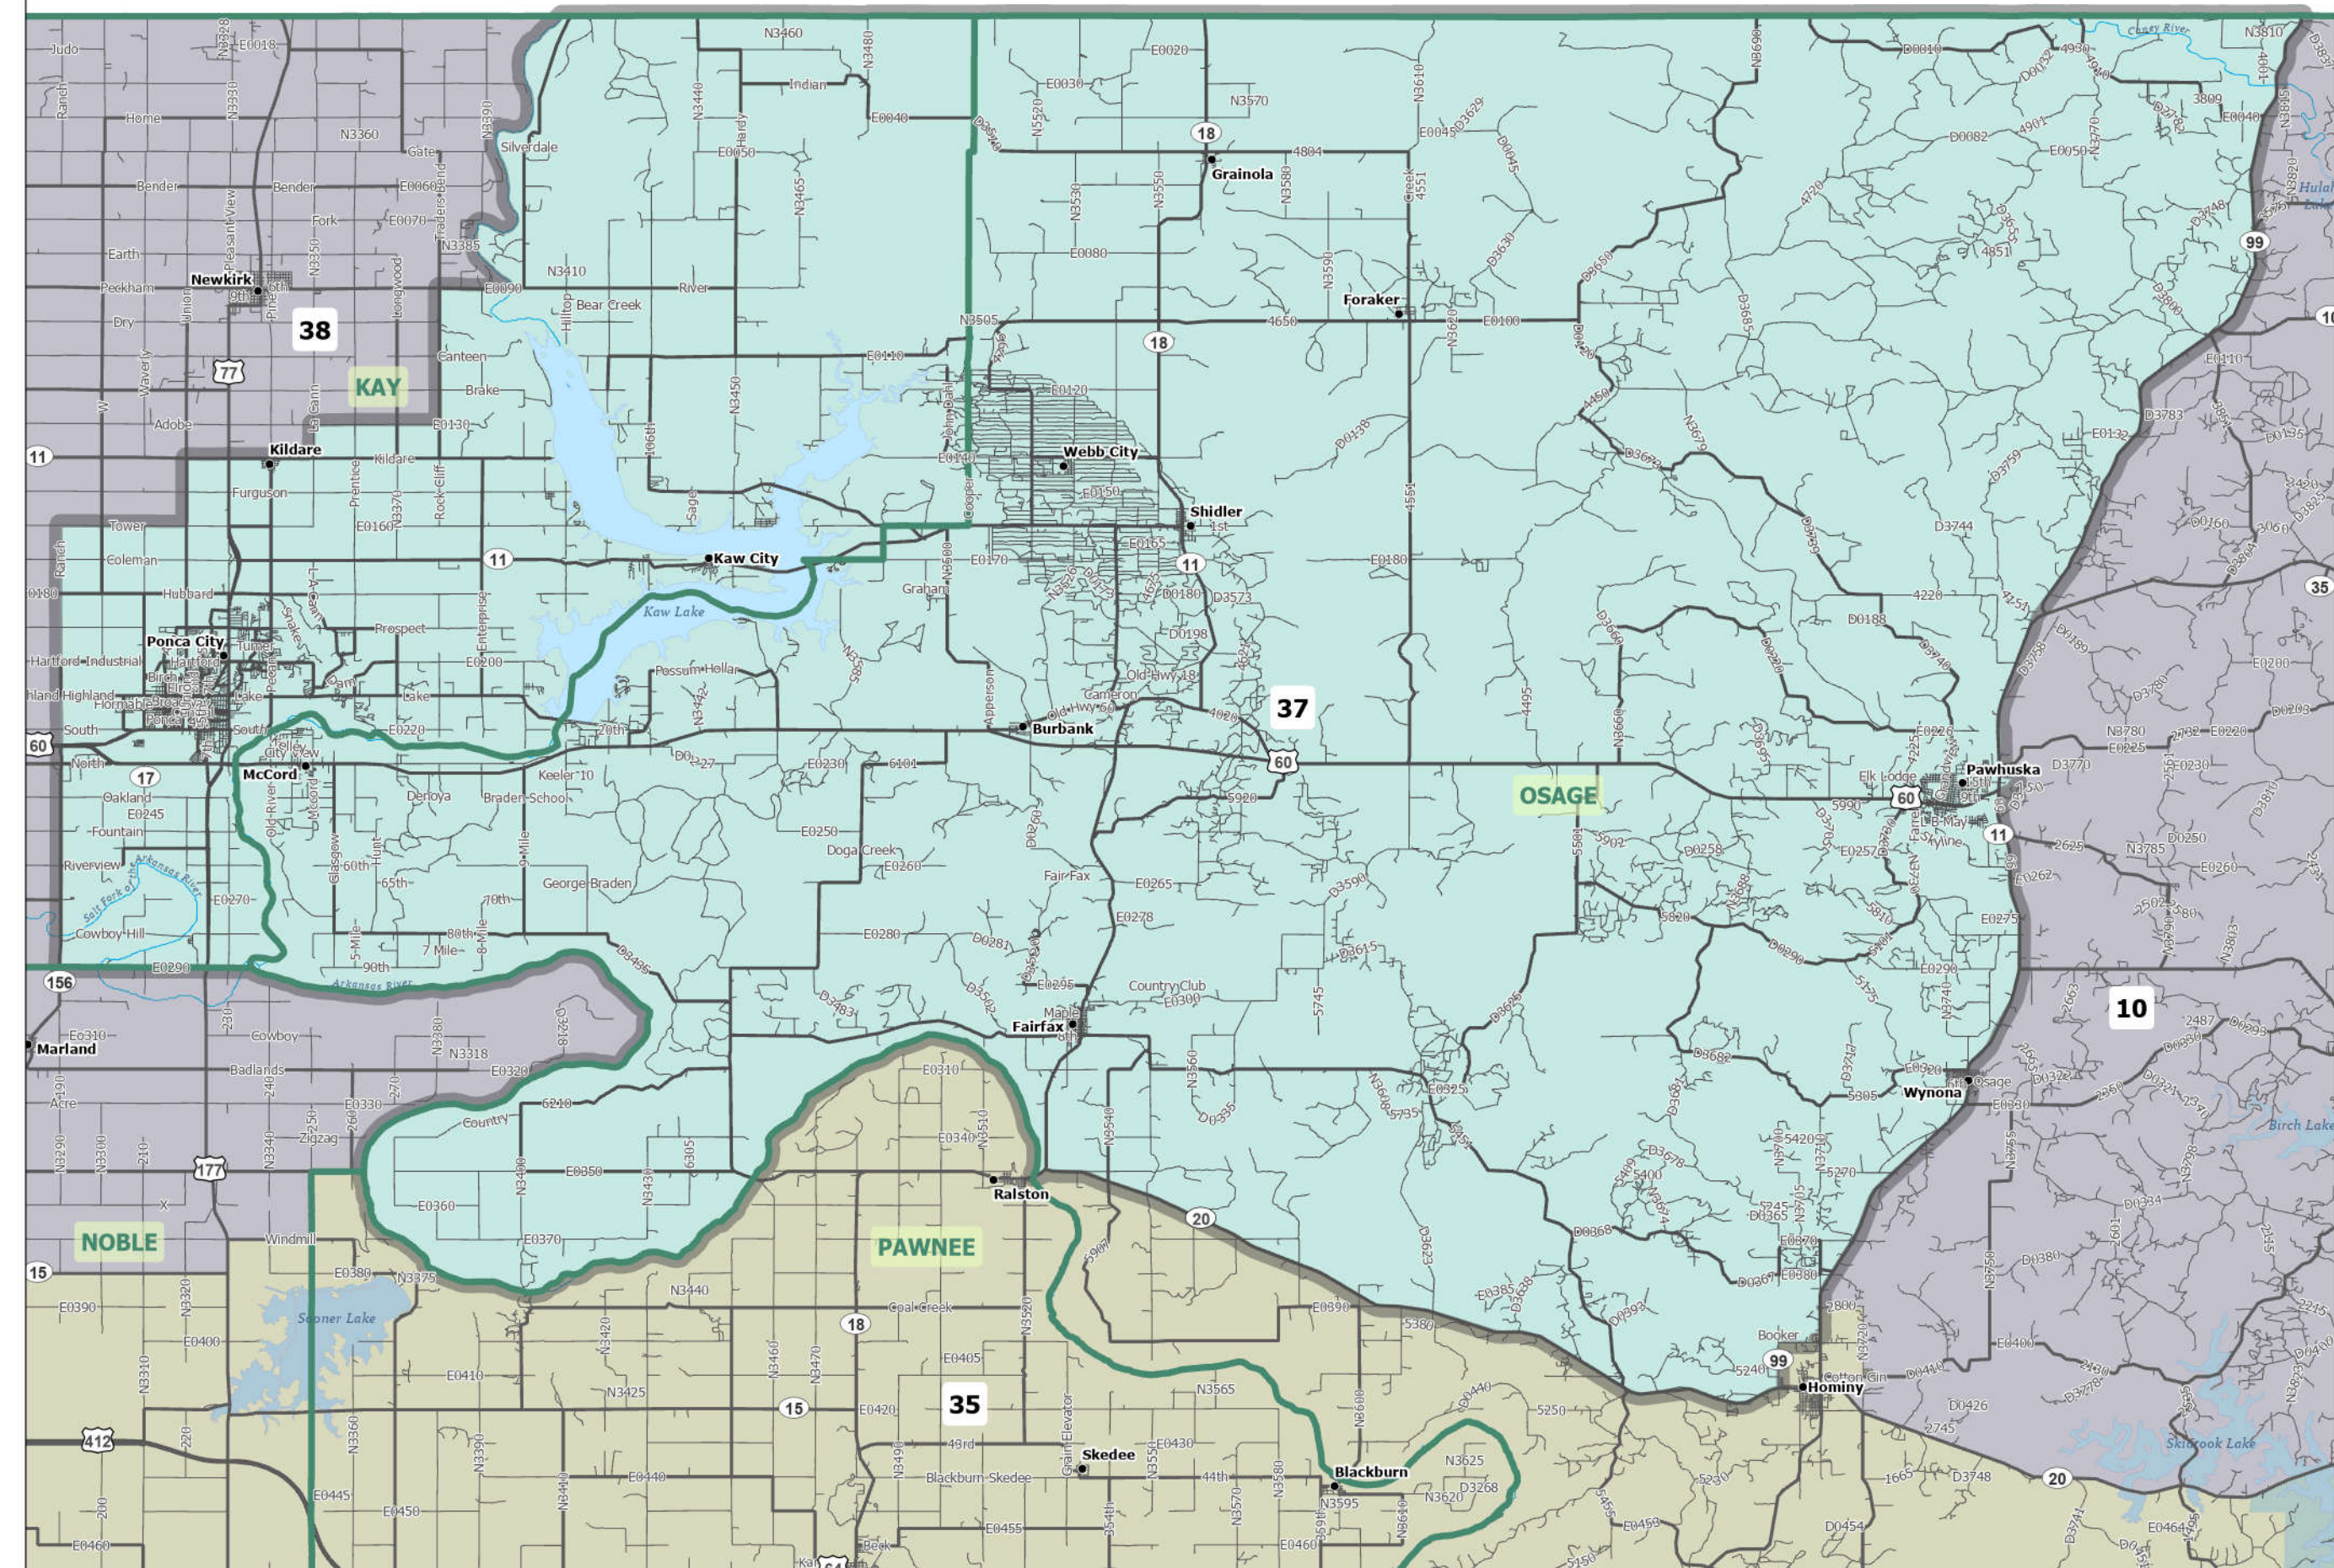

House District 37

2022–2031

1,512 square miles
1 inch equals 4.77 miles

Oklahoma House of Representatives
Redistricting Office
10/28/2021

Data: 2020 Census State Redistricting Data
(Public Law 94-171) Summary File.
Prepared by the U.S. Census Bureau, 2021.
ODOT, Esri, OU CSA, OWRB.