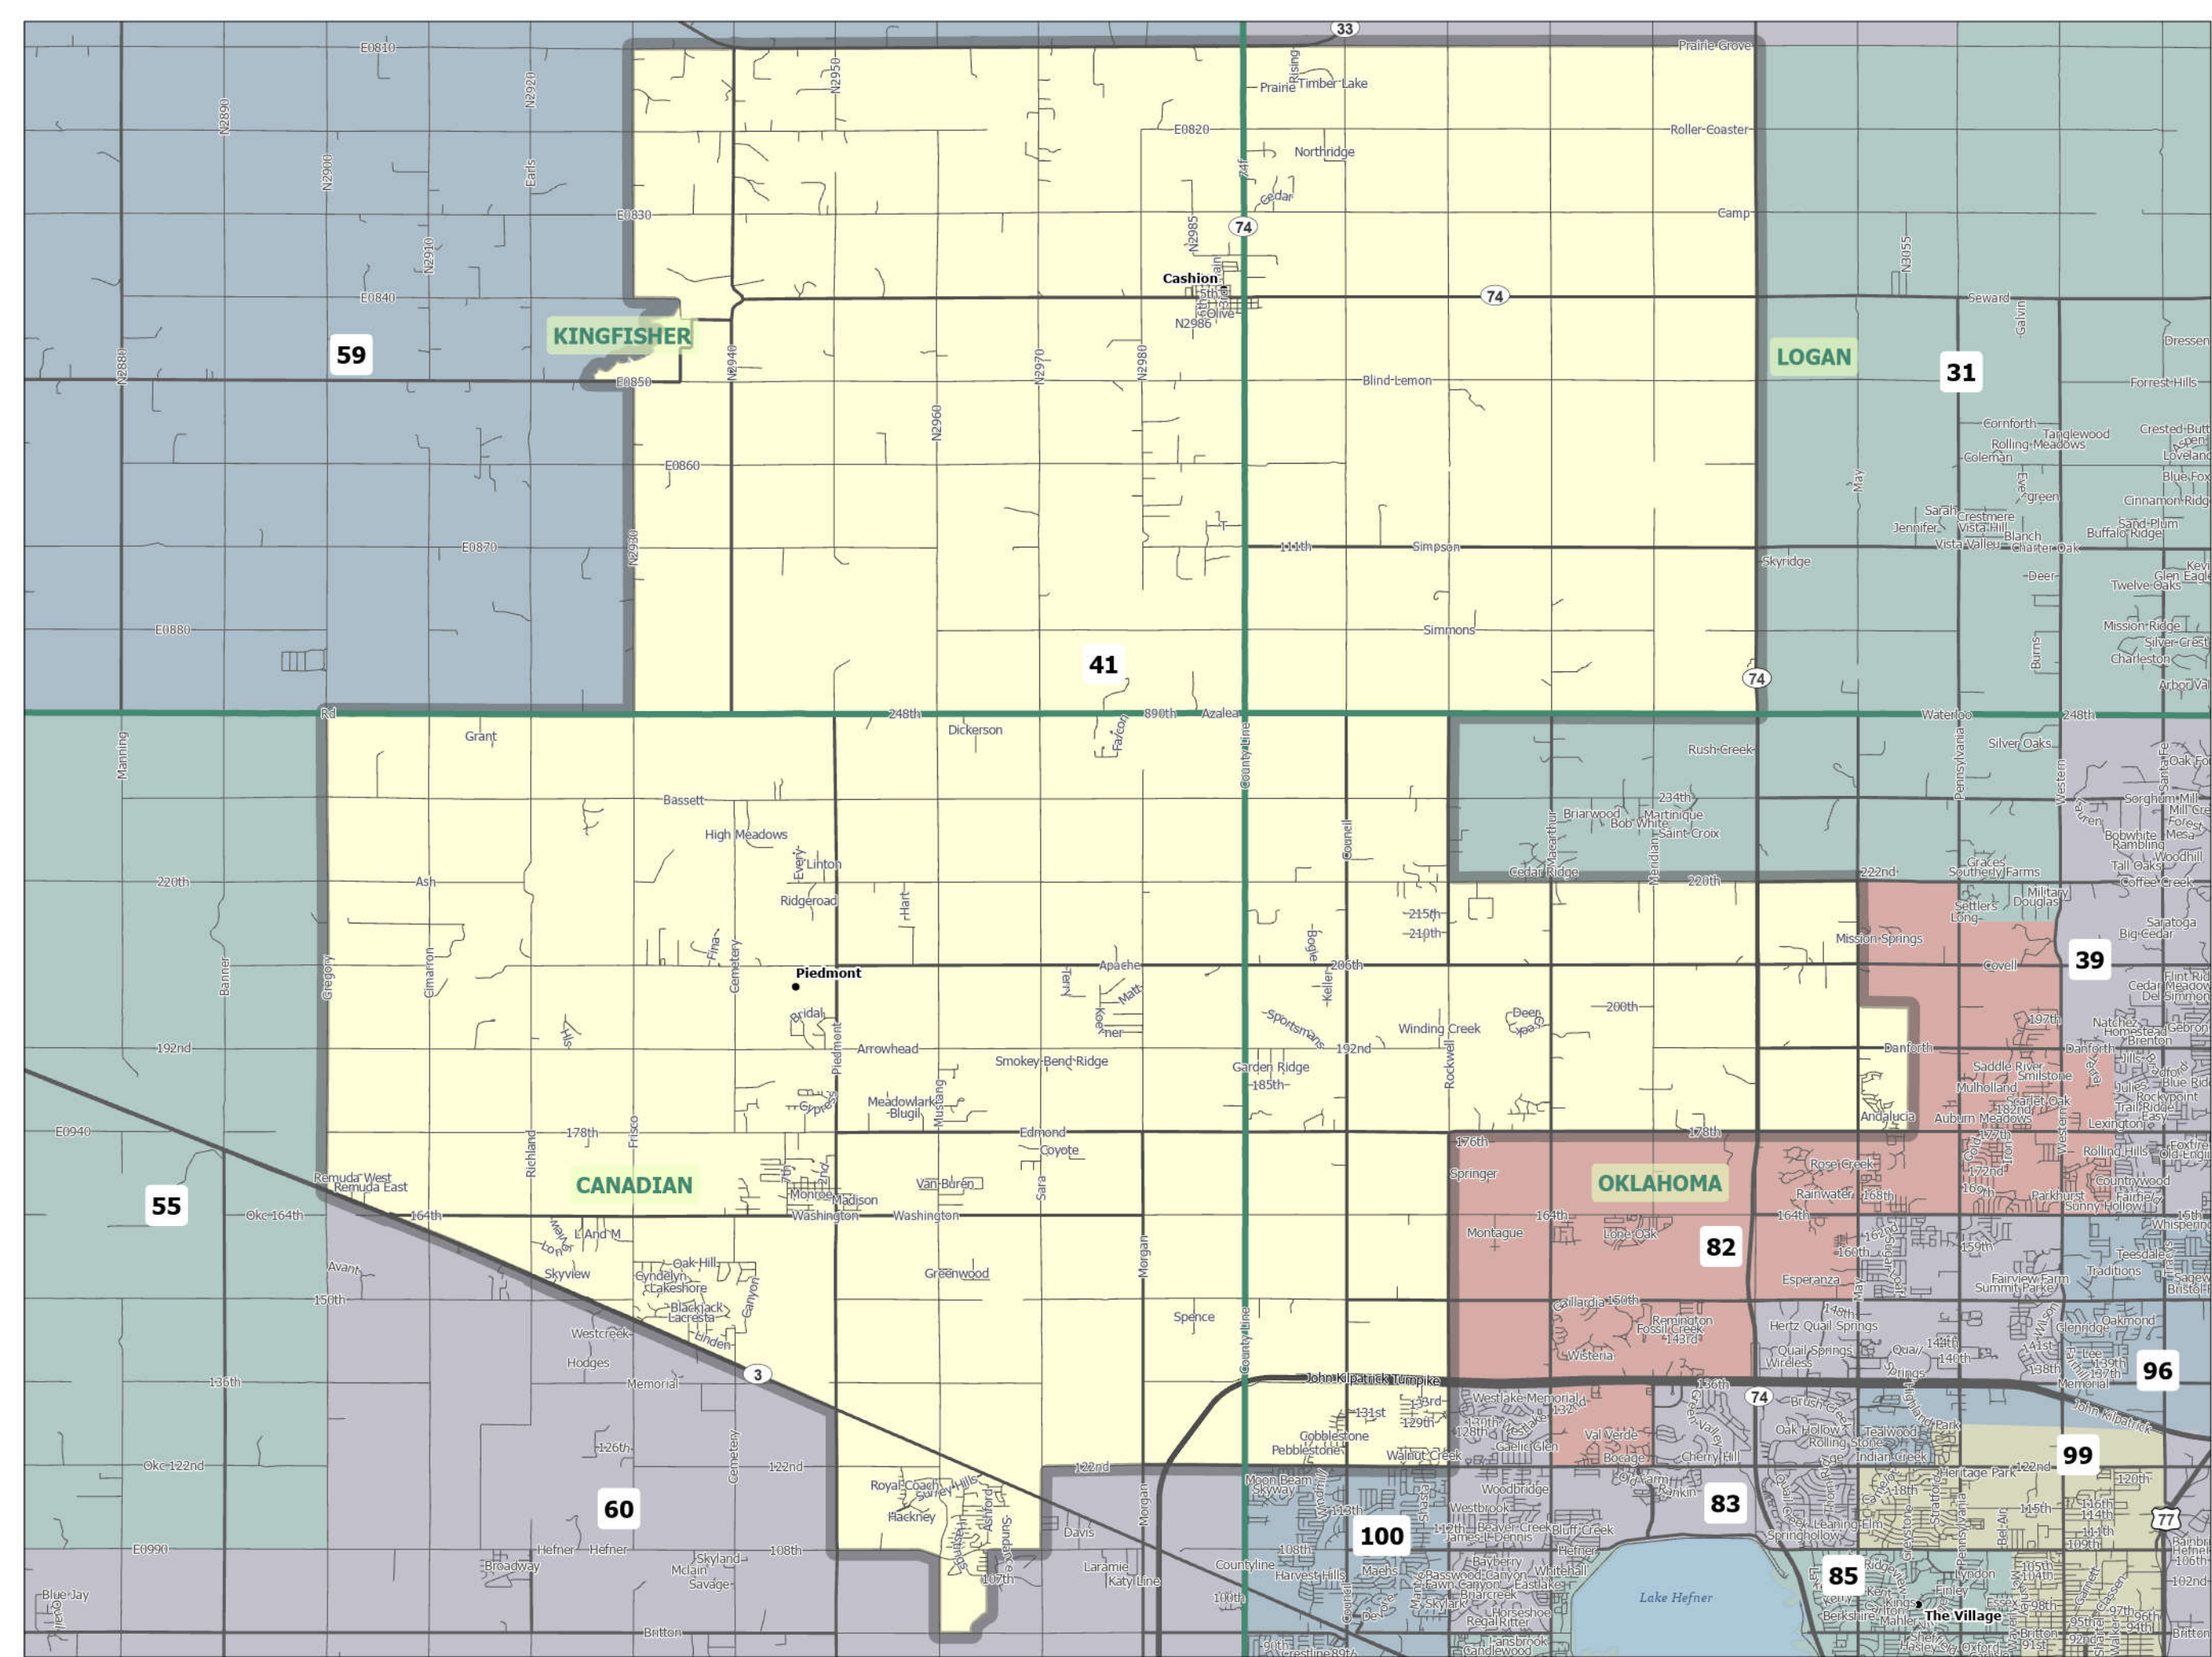

House District 41 2022–2031

193 square miles
1 inch equals 1.85 miles

Oklahoma House of Representatives
Redistricting Office
10/28/2021

Data: 2020 Census State Redistricting Data
(Public Law 94-171) Summary File.
Prepared by the U.S. Census Bureau, 2021.
ODOT, Esri, OU CSA, OWRB.