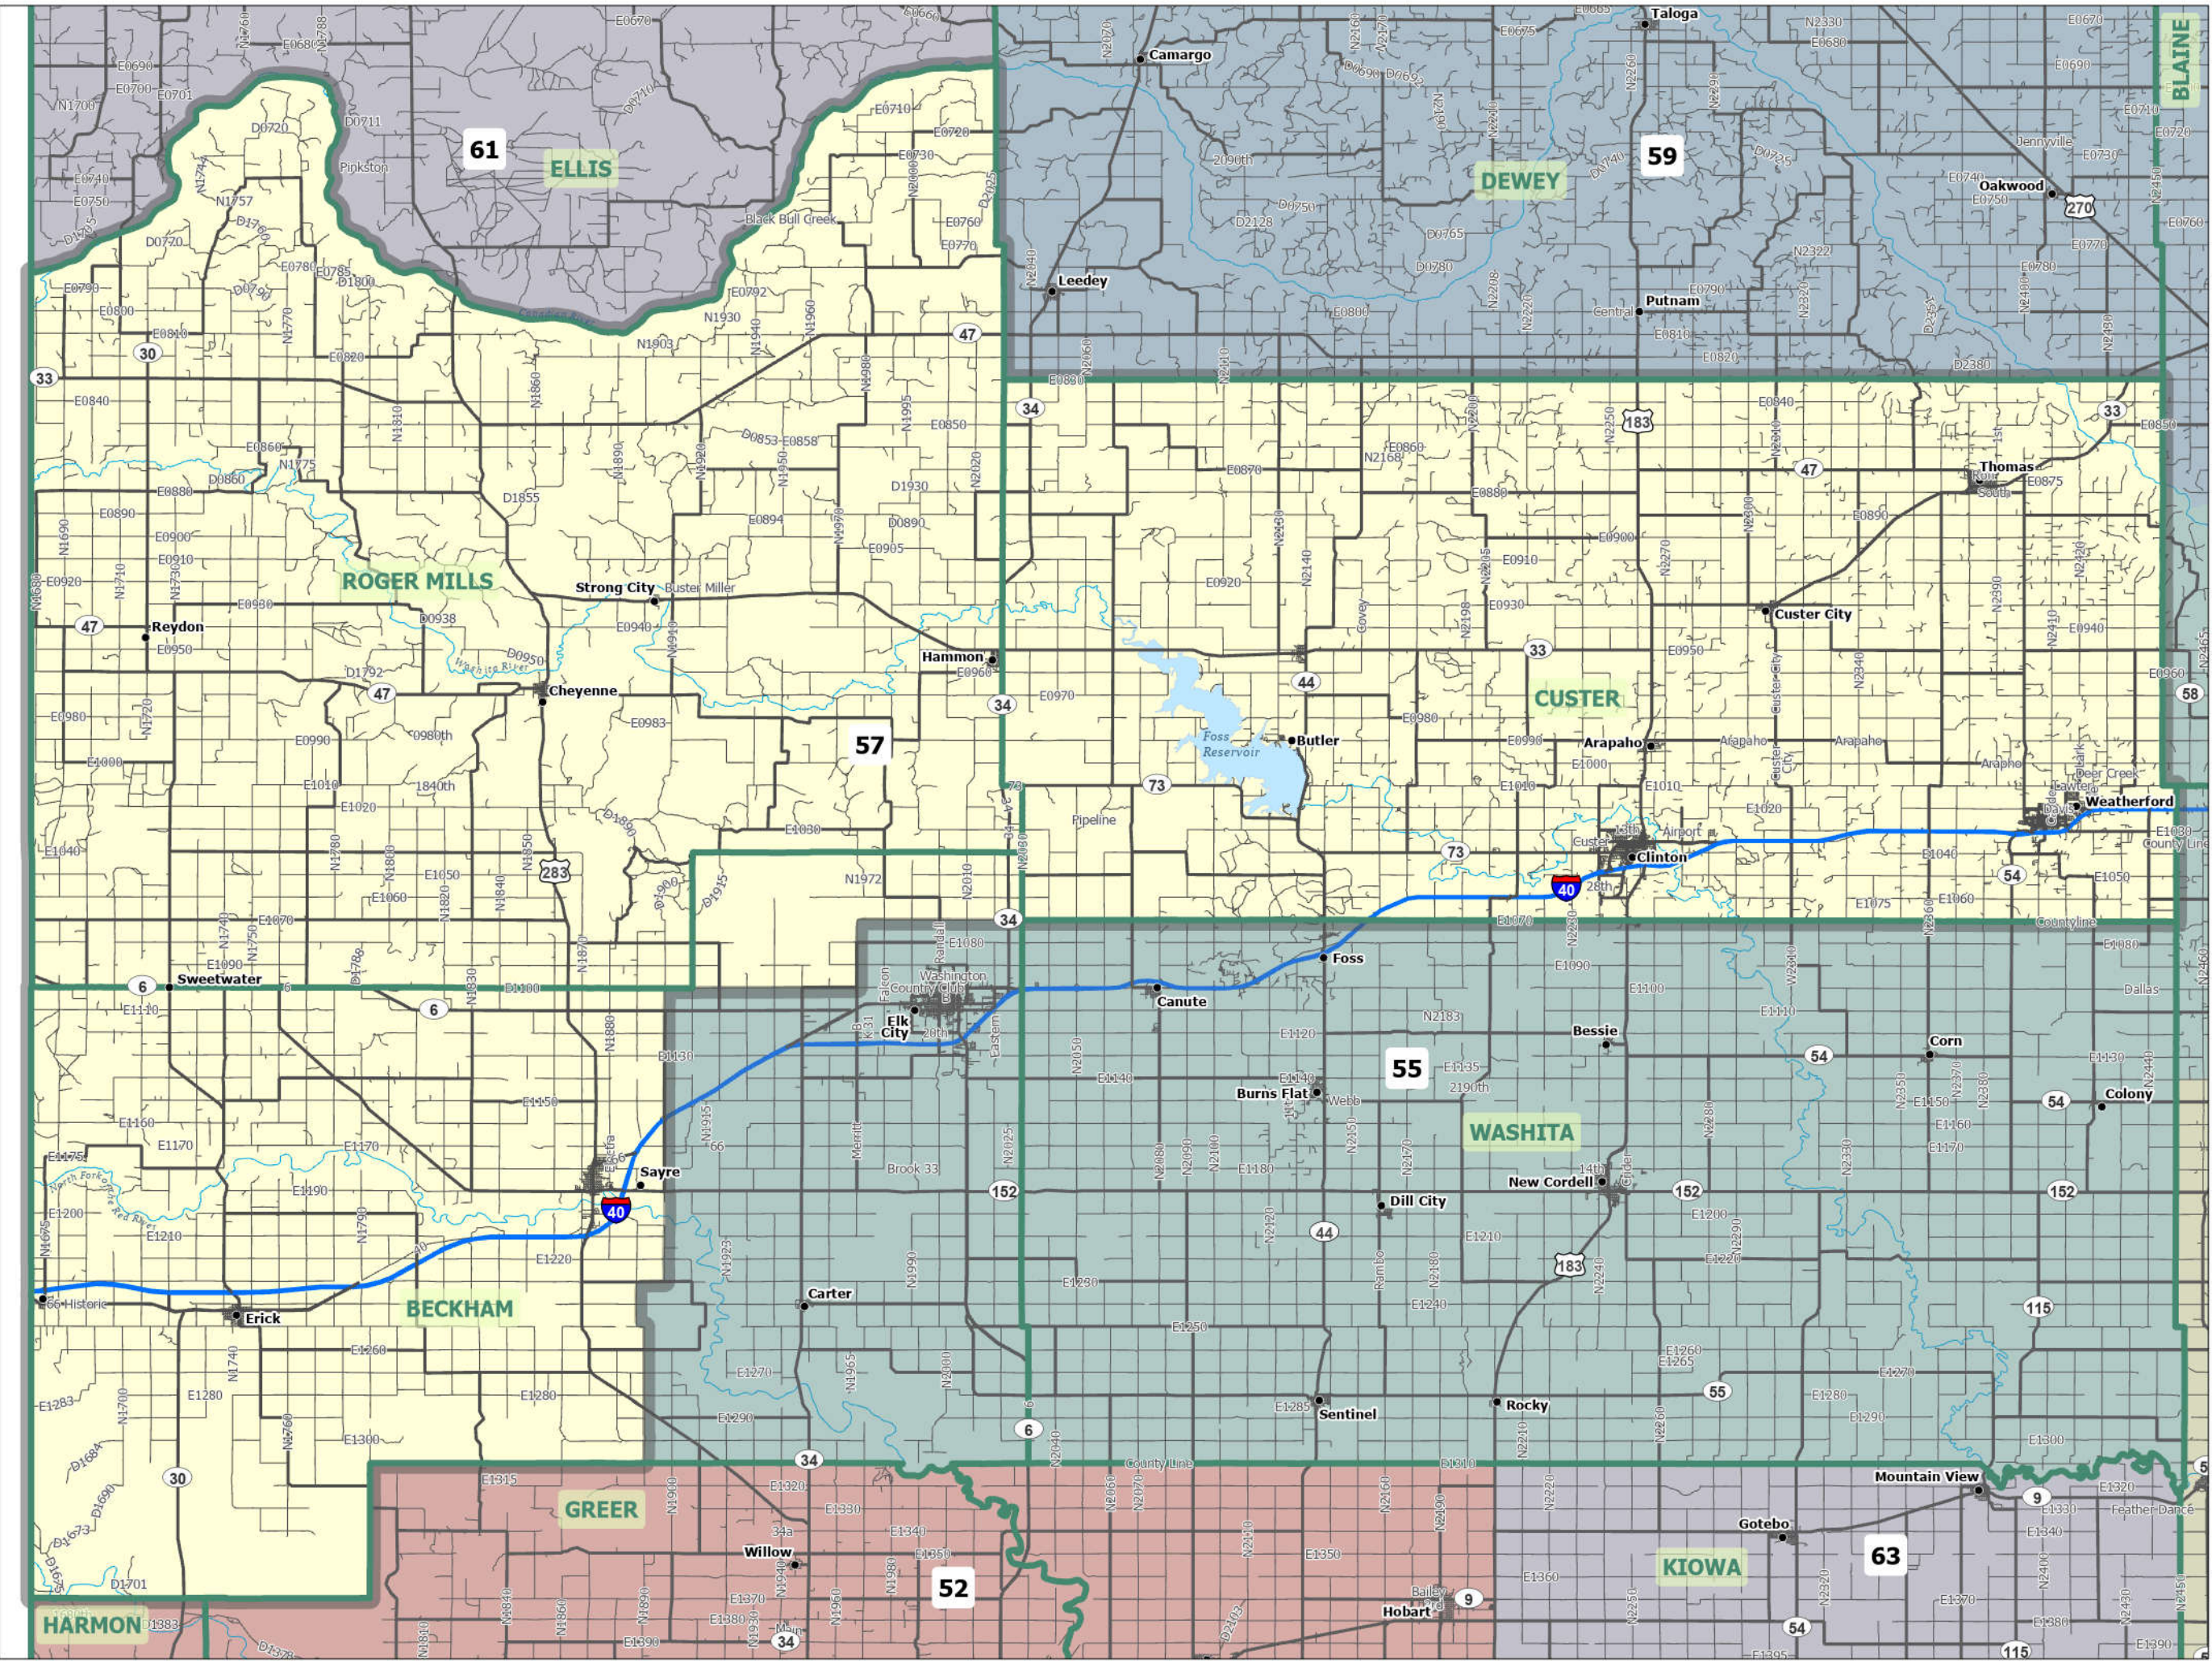

# House District 57 2022–2031

2,753 square miles  
1 inch equals 6.88 miles

Oklahoma House of Representatives  
Redistricting Office  
10/28/2021

Data: 2020 Census State Redistricting Data  
(Public Law 94-171) Summary File.  
Prepared by the U.S. Census Bureau, 2021.  
ODOT, Esri, OU CSA, OWRB.