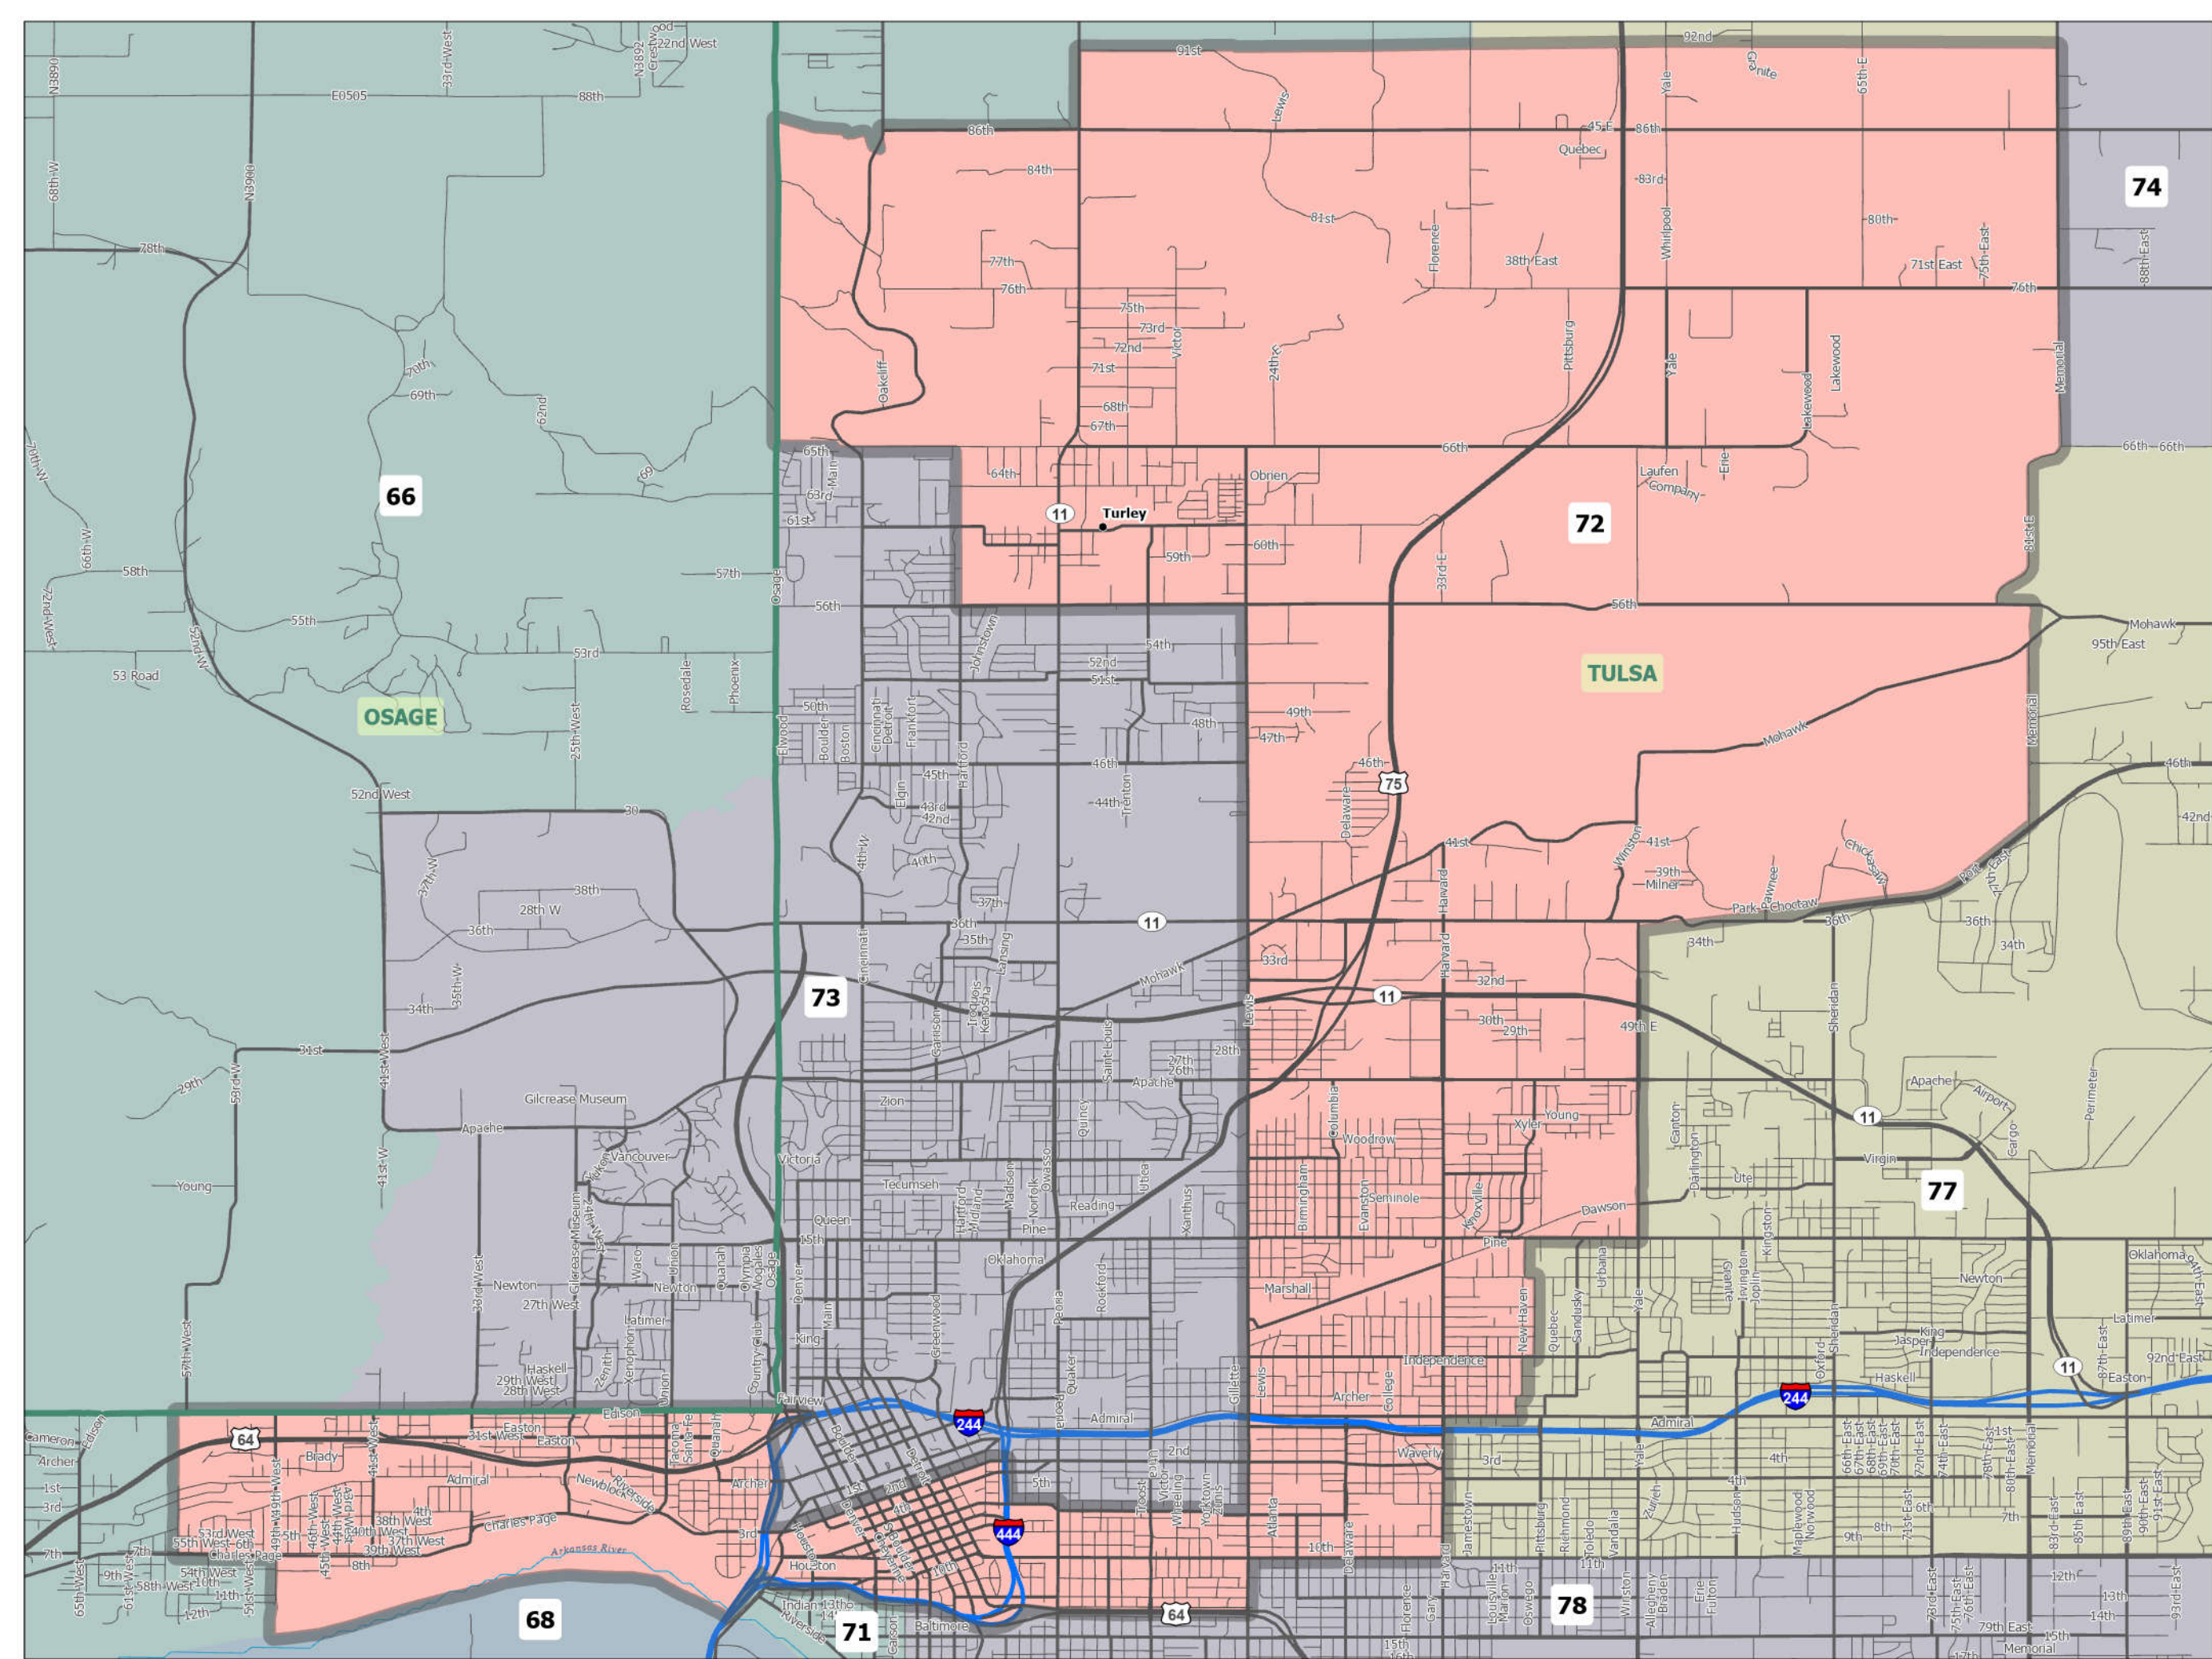

House District 72 2022–2031

40 square miles
1 inch equals 0.97 miles

County
House District

Oklahoma House of Representatives
Redistricting Office
10/28/2021

Data: 2020 Census State Redistricting Data
(Public Law 94-171) Summary File.
Prepared by the U.S. Census Bureau, 2021.
ODOT, Esri, OU CSA, OWRB.