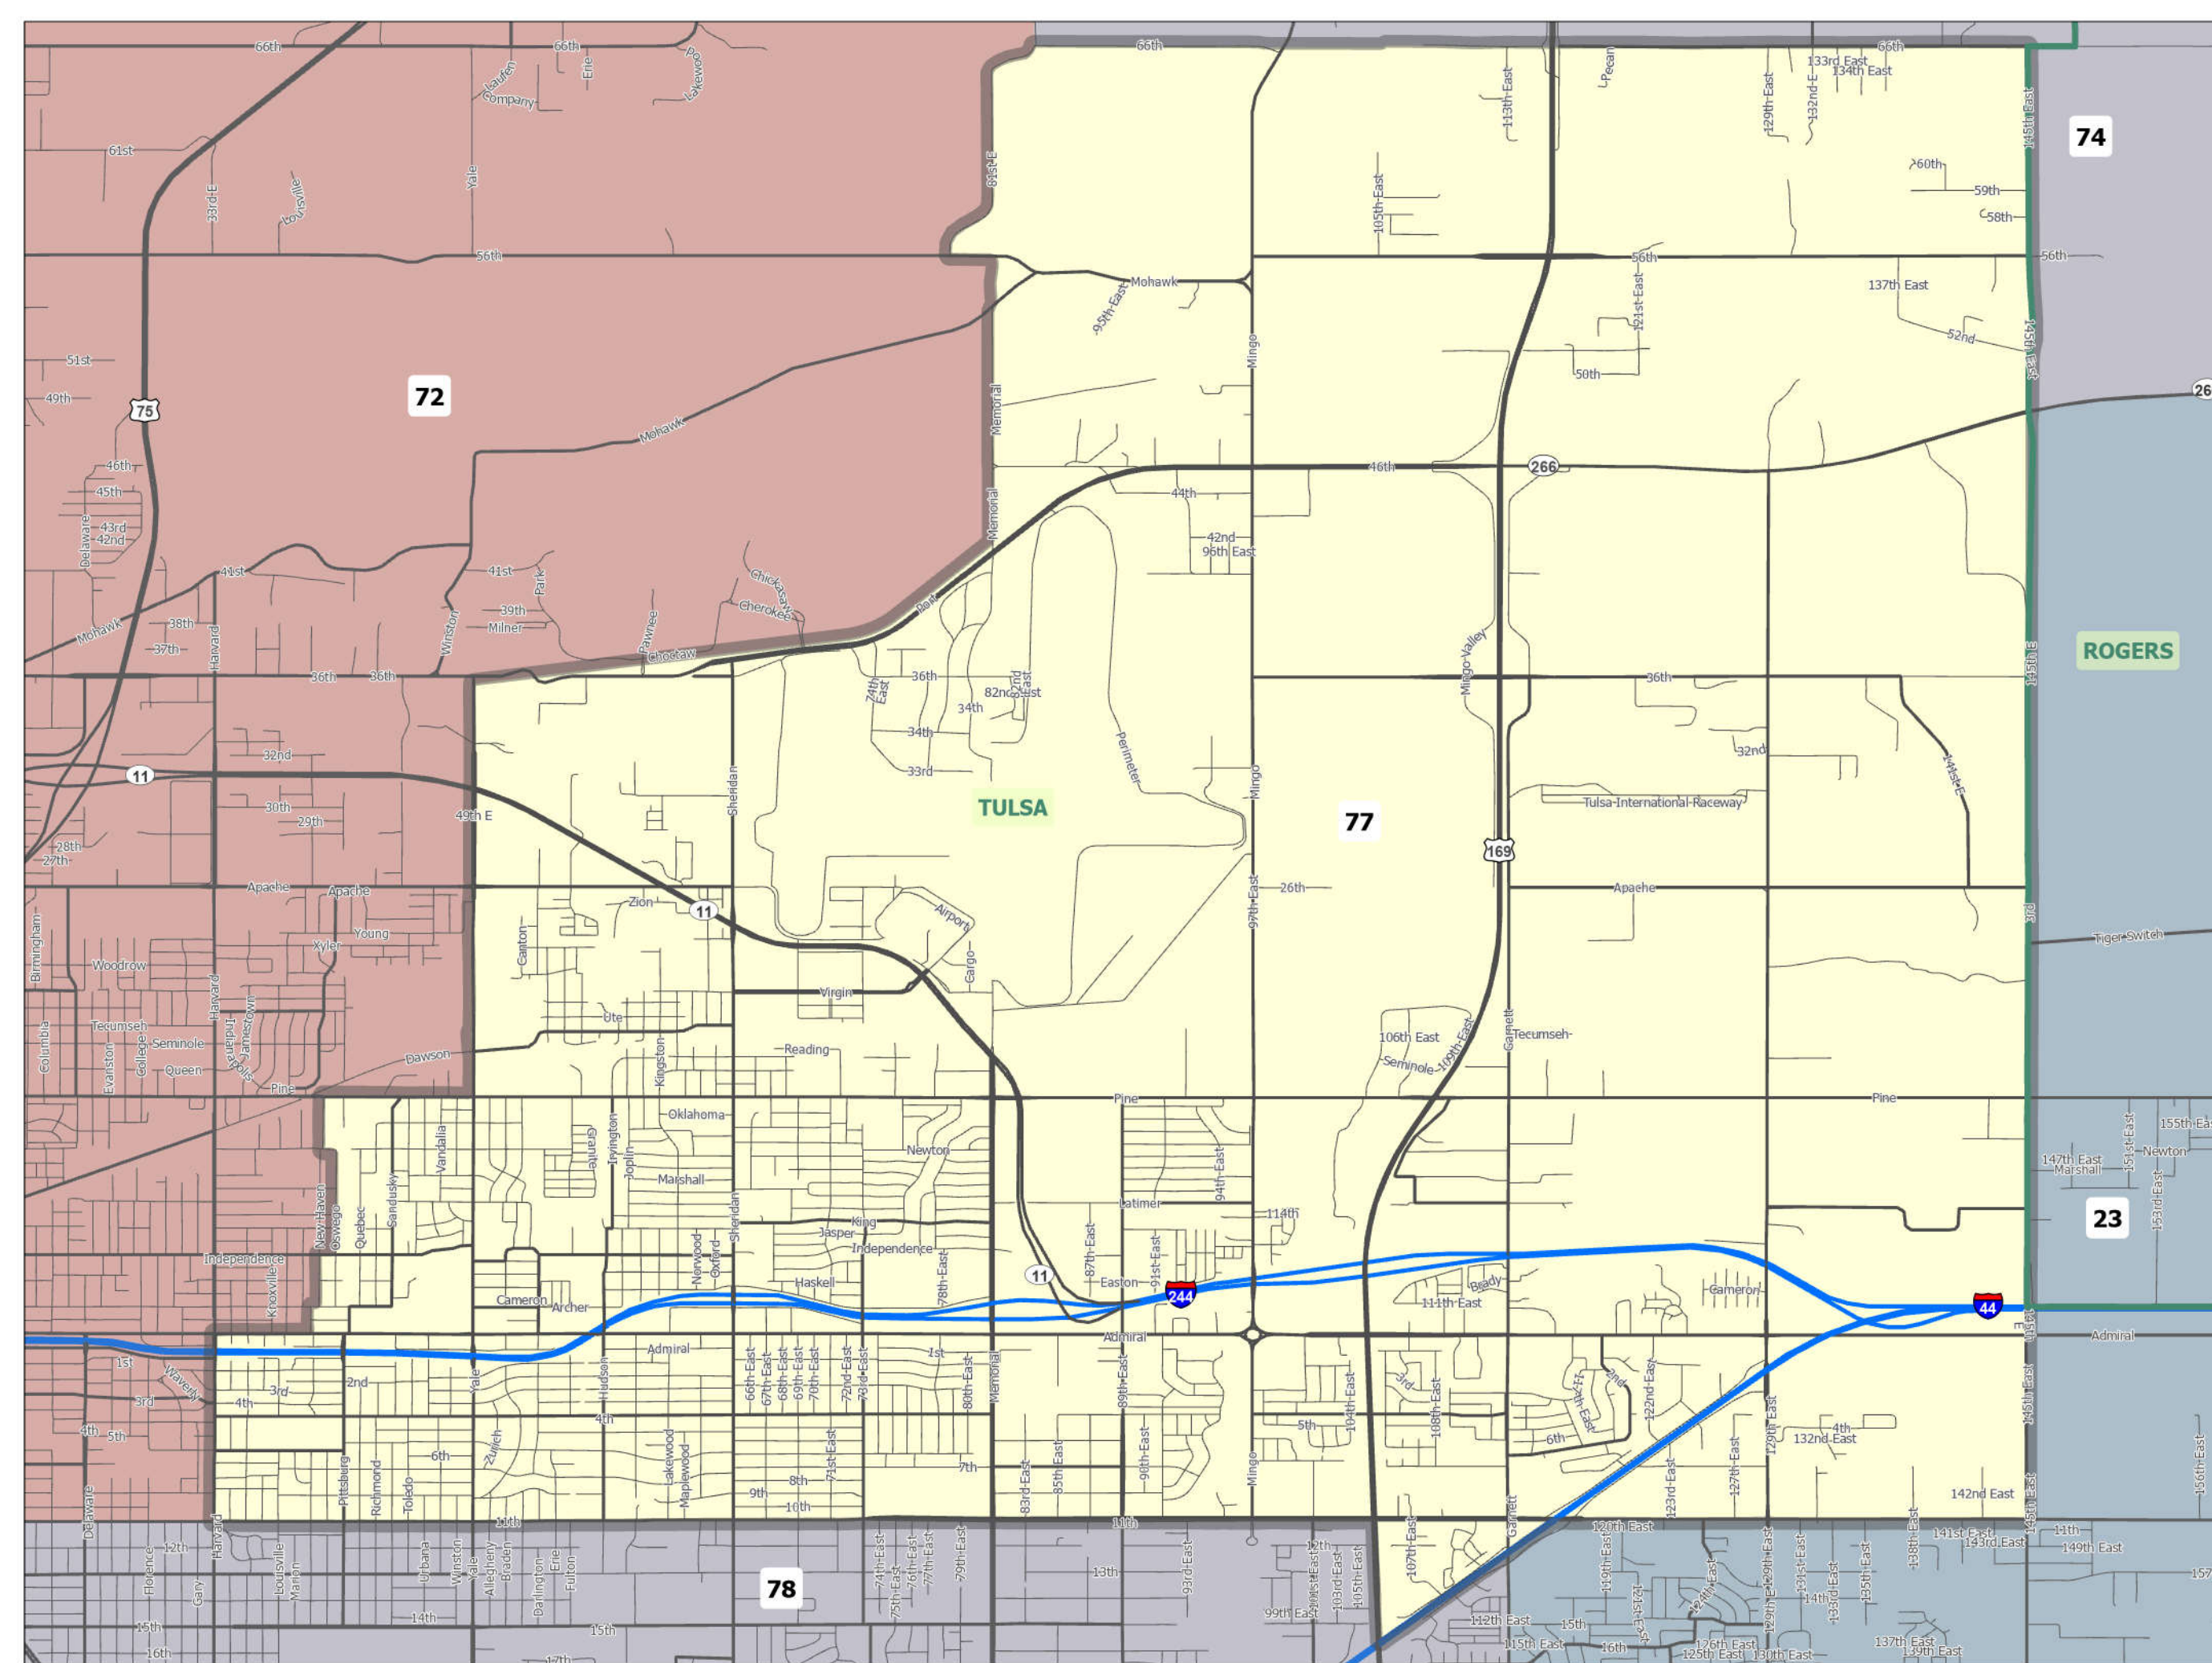

House District 77

2022–2031

38 square miles
1 inch equals 0.73 miles

Oklahoma House of Representatives
Redistricting Office
10/28/2021

Data: 2020 Census State Redistricting Data
(Public Law 94-171) Summary File.
Prepared by the U.S. Census Bureau, 2021.
ODOT, Esri, OU CSA, OWRB.