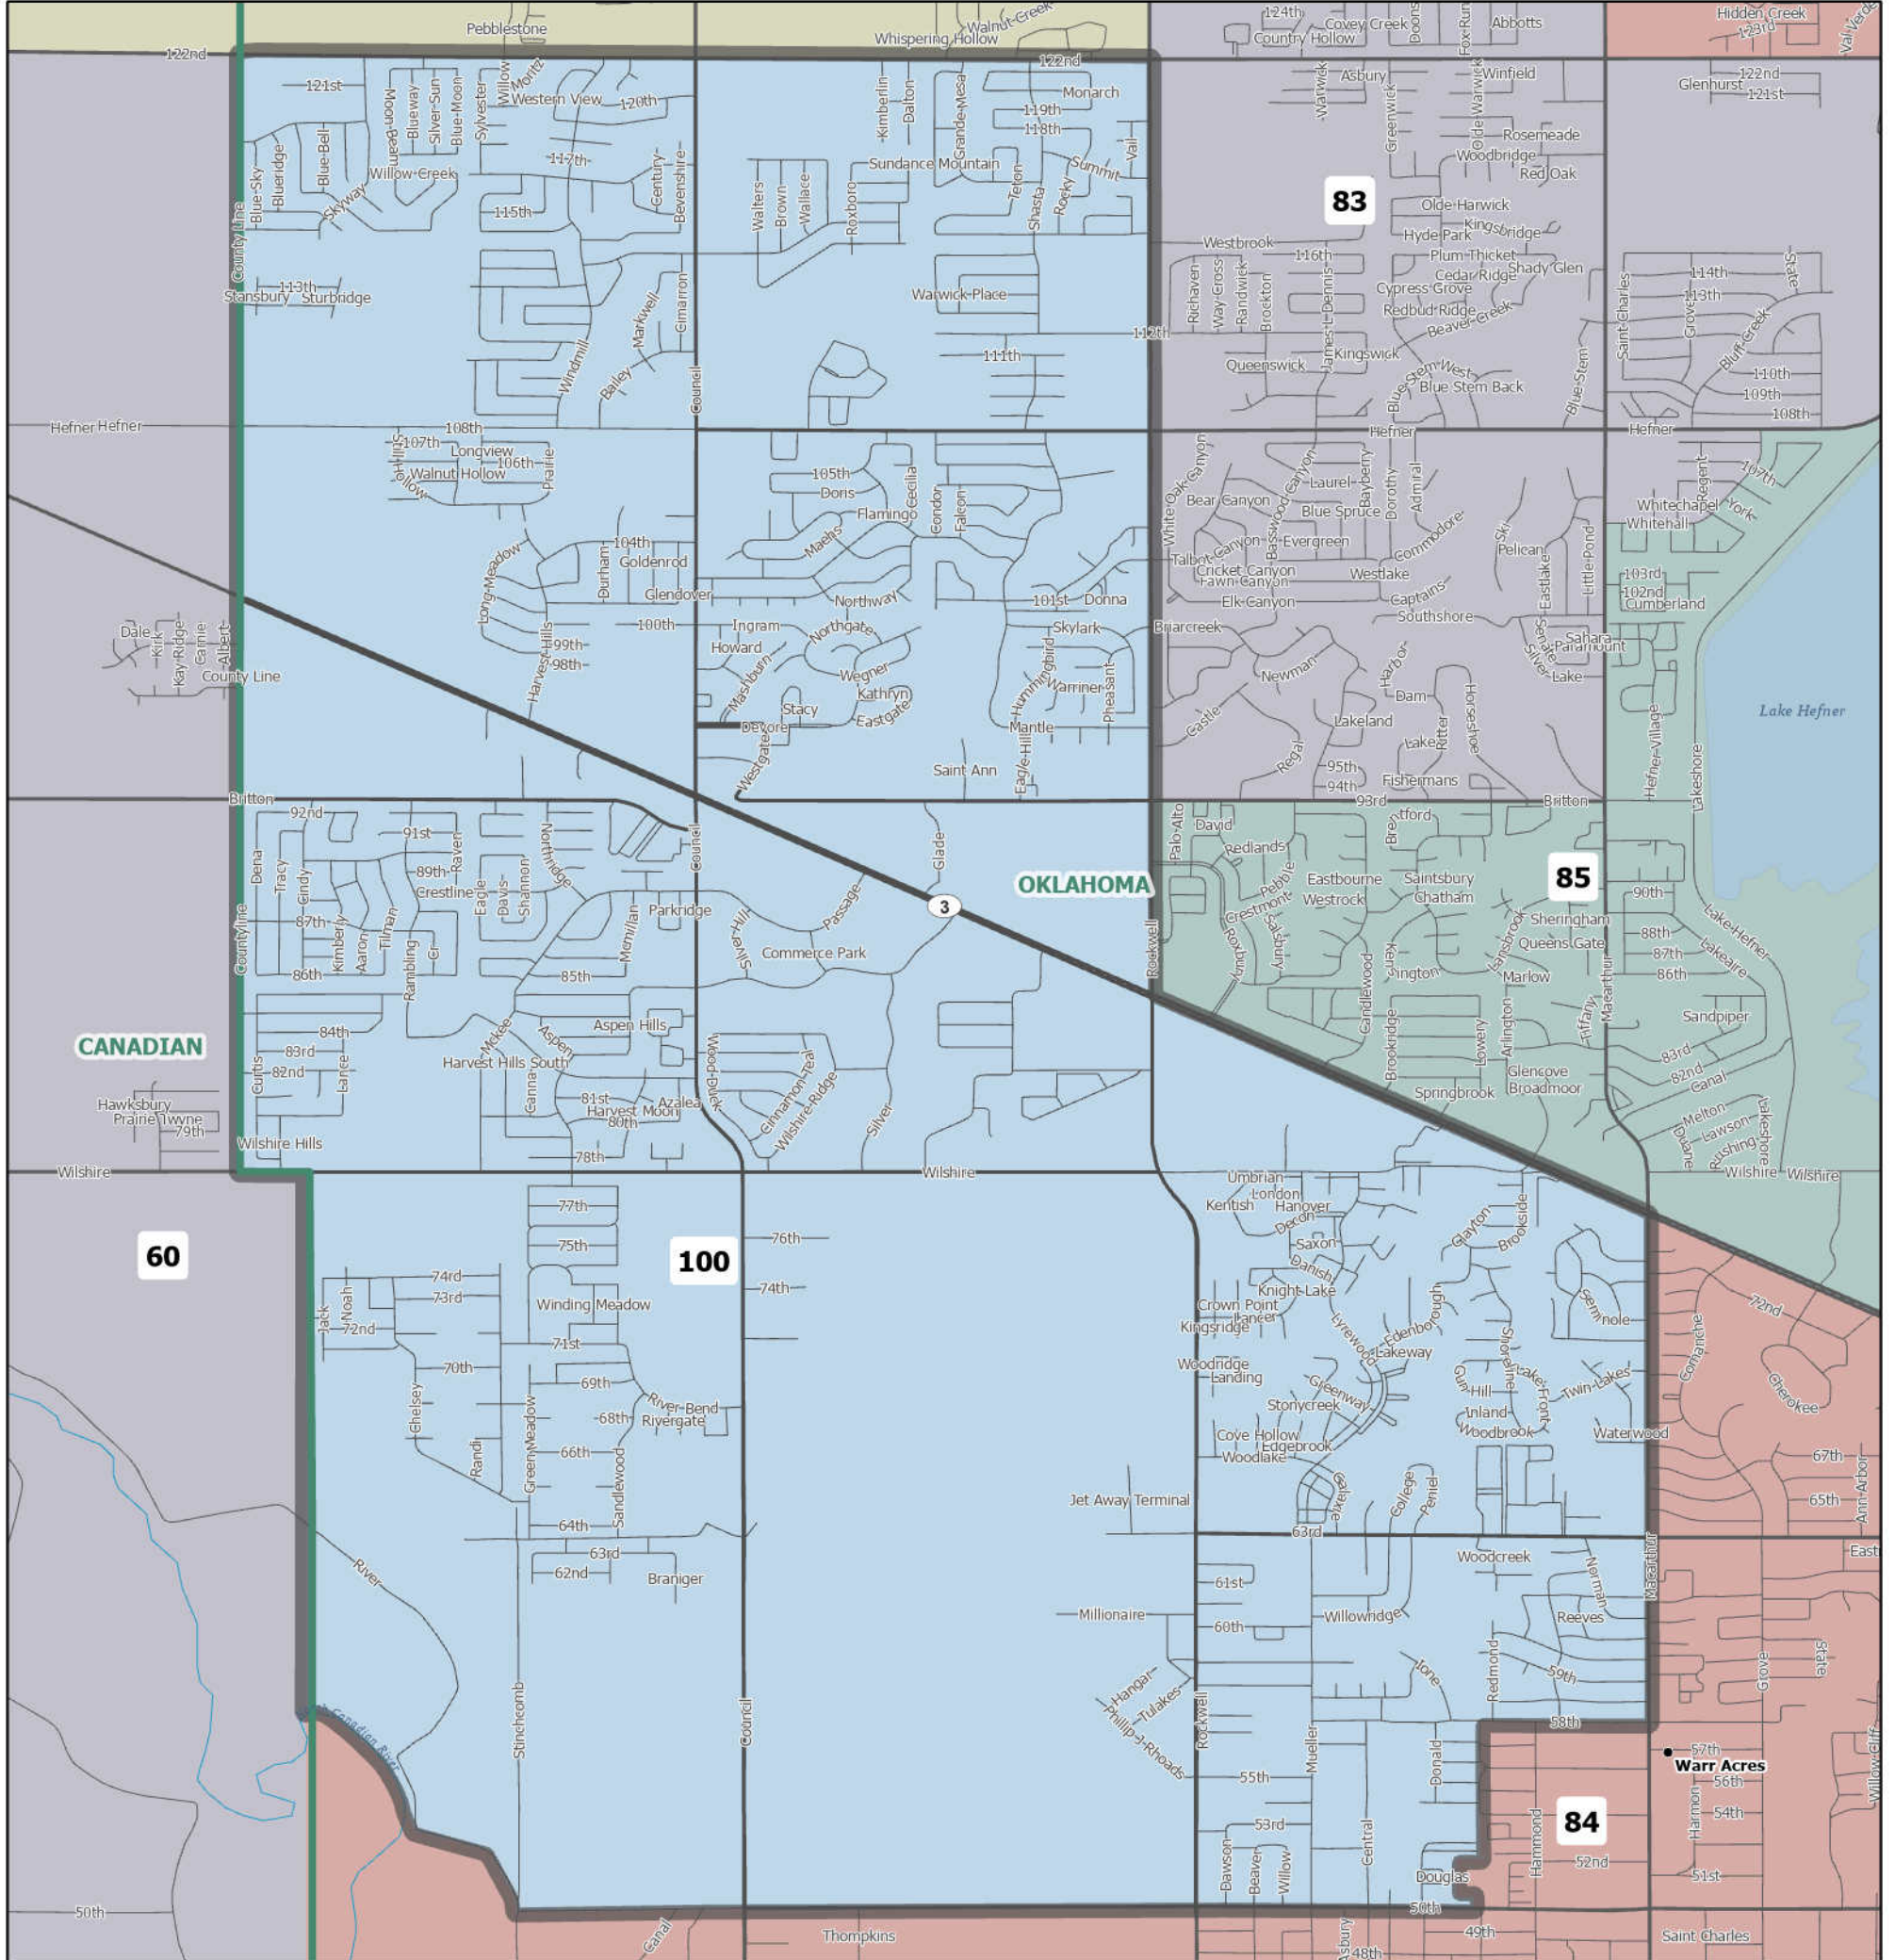

House District 100 | 2022–2031

The ideal district population, **39,202**, is based on the 2020 Census.
HD 100 has **39,880** people, which is **1.73%** from the ideal.
6.82% of the people in the district are new constituents.

7.87% of the district is American Indian and Alaskan Native, alone or in combination with one or more other races.
 7.75% of the district is Asian, alone or in combination with one or more other races.
 22.65% of the district is Black or African American, alone or in combination with one or more other races.
 0.31% of the district is Native Hawaiian or other Pacific Islander, alone or in combination with one or more other races.
 51.13% of the district is non-Hispanic white.
 10.45% of the district is some other race or ethnicity.
 12.63% of the district is of Hispanic or Latino origin.

Counties: Oklahoma

Cities: Bethany, Oklahoma City, Warr Acres

School Districts: Piedmont, Putnam City

Senate Districts: 22, 30, 40

Congressional Districts: 5

Area: 12 square miles
 1 inch equals 0.49 miles

10/29/2021
 Data: 2020 Census State Redistricting Data (Public Law 94-171)
 Summary File. Prepared by the U.S. Census Bureau, 2021.
 ODOT, Esri, OU CSA, OWRB.