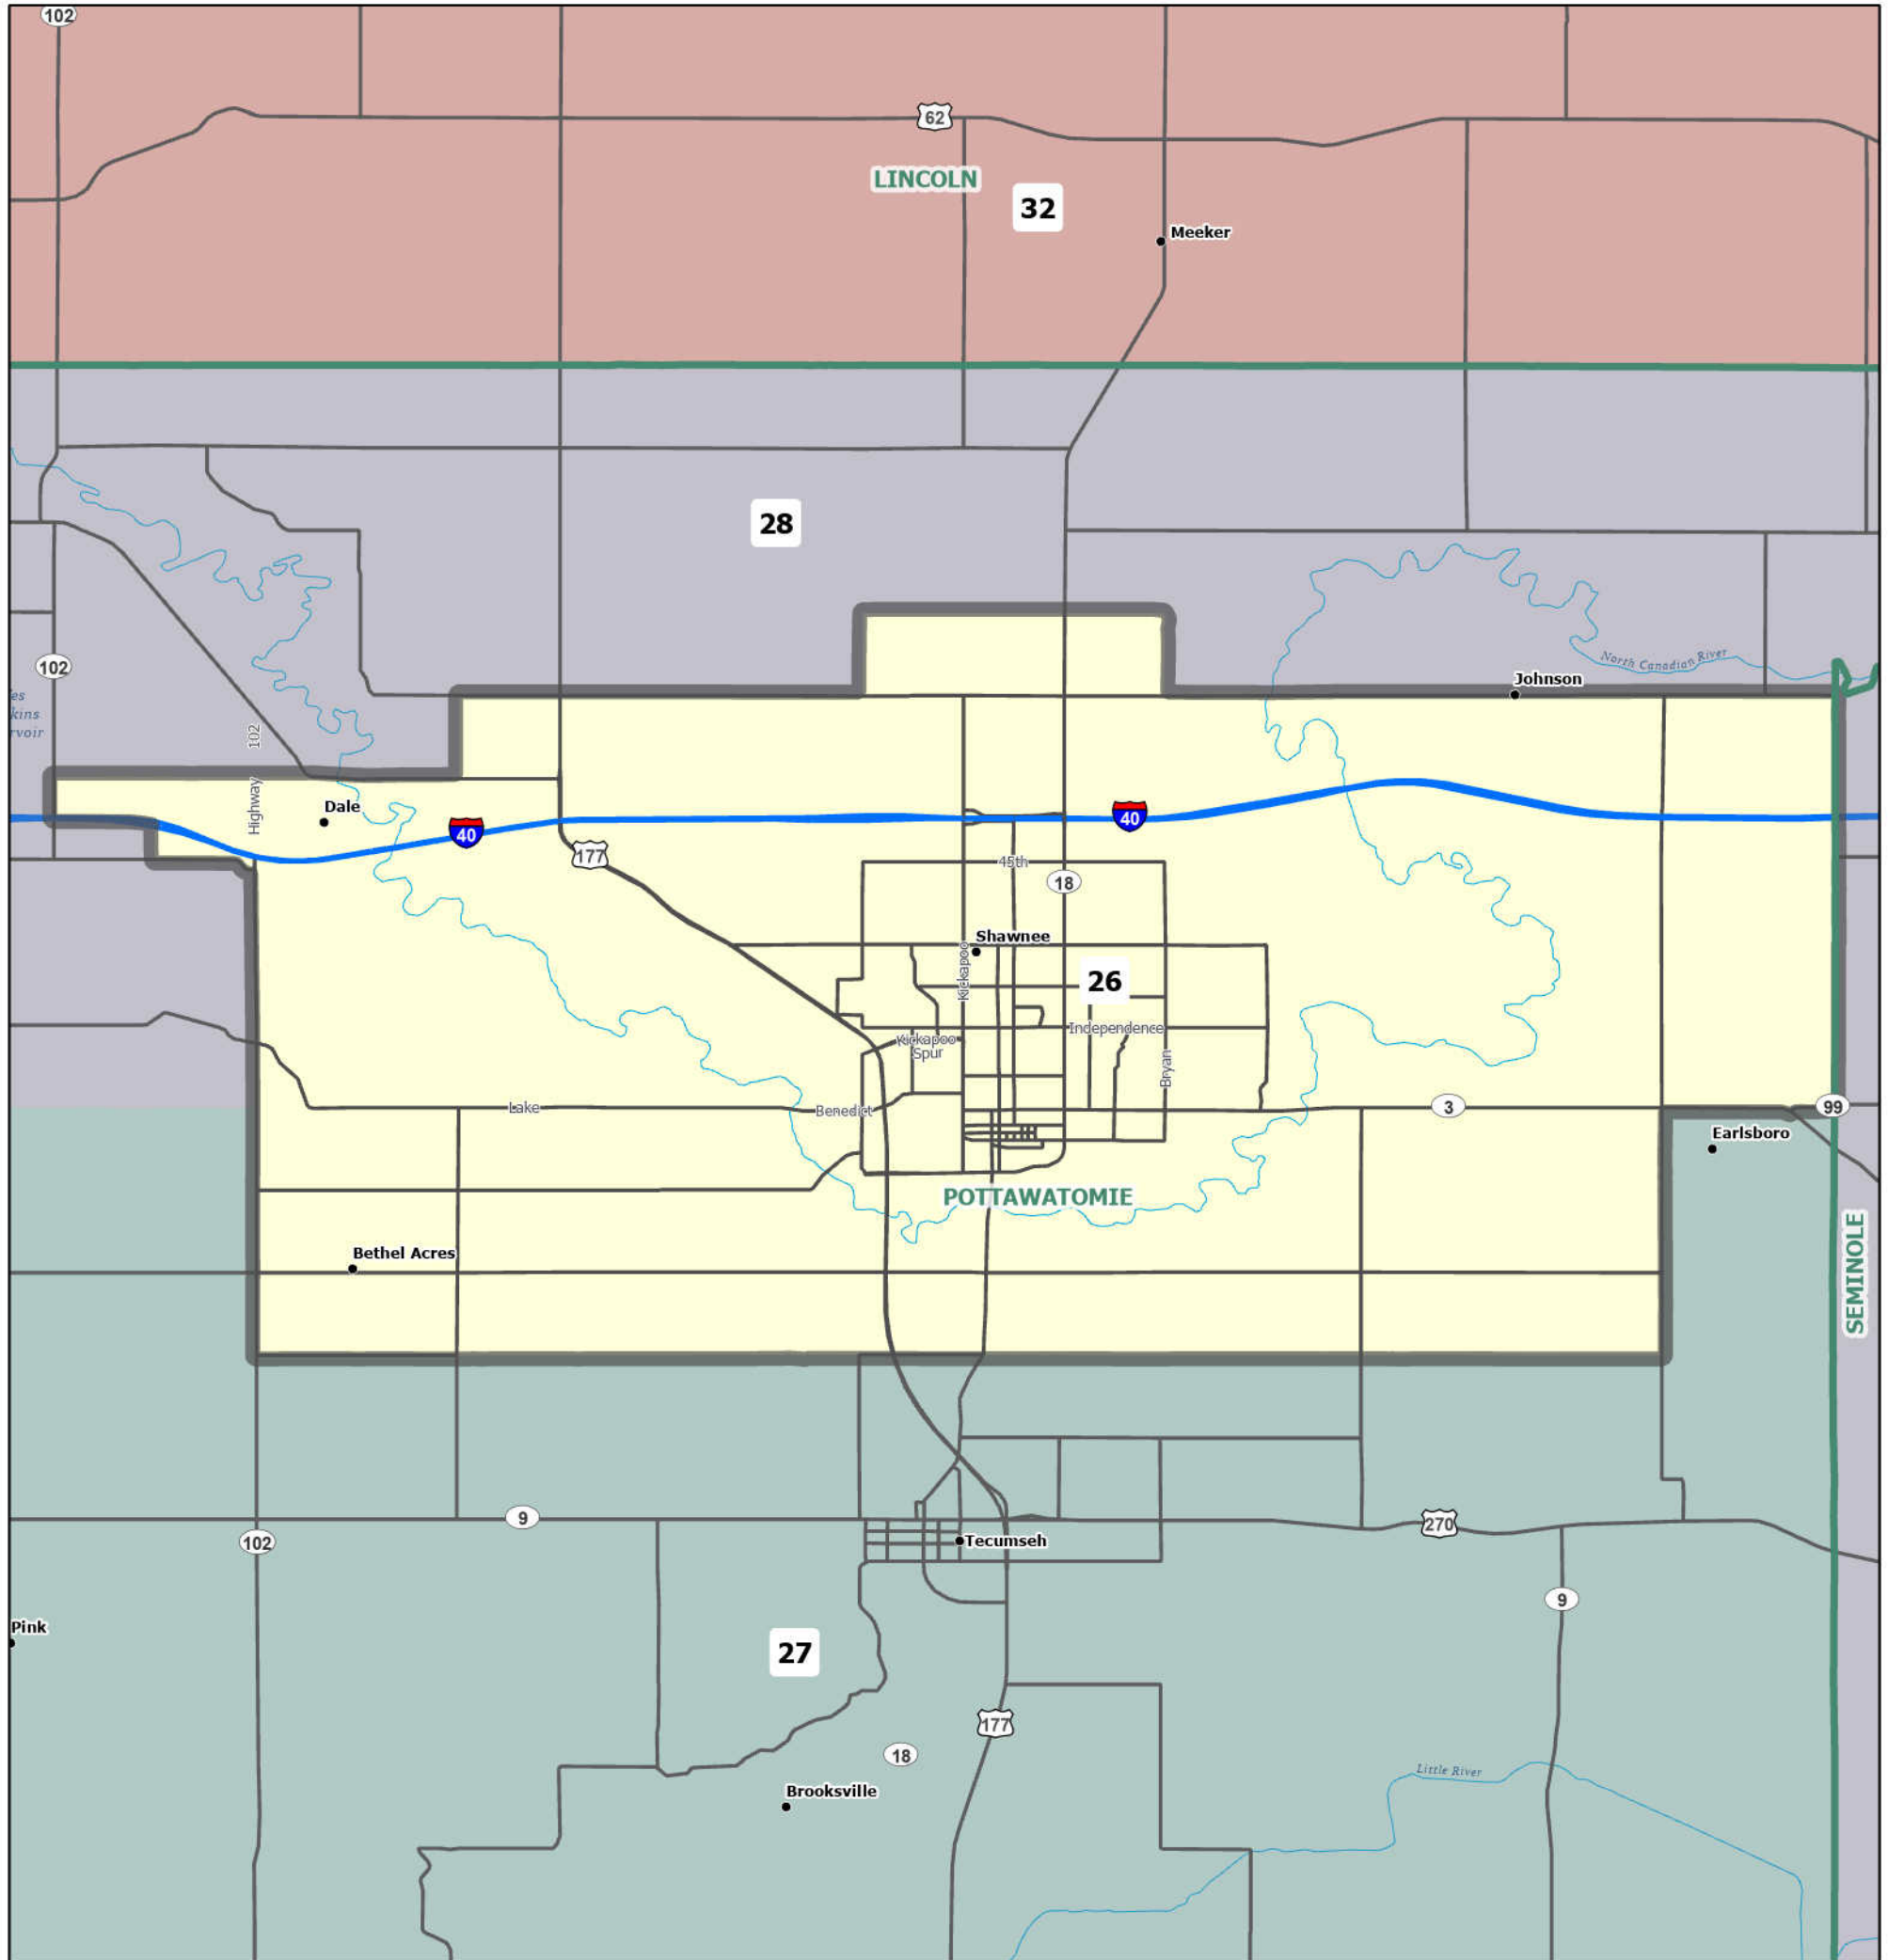

House District 26 | 2022–2031

The ideal district population, **39,202**, is based on the 2020 Census.
HD 26 has **38,973** people, which is **-0.58%** from the ideal.
1.16% of the people in the district are new constituents.

22.22% of the district is American Indian and Alaskan Native, alone or in combination with one or more other races.
 1.55% of the district is Asian, alone or in combination with one or more other races.
 6.5% of the district is Black or African American, alone or in combination with one or more other races.
 0.23% of the district is Native Hawaiian or other Pacific Islander, alone or in combination with one or more other races.
 64.89% of the district is non-Hispanic white.
 4.21% of the district is some other race or ethnicity.
 6.83% of the district is of Hispanic or Latino origin.

Counties: Pottawatomie

Cities: Bethel Acres, Dale, Earlsboro, Johnson, McLoud, Shawnee, Tecumseh

School Districts: Bethel, Dale, Earlsboro, Grove, North Rock Creek School, Pleasant Grove, Prague, Shawnee, South Rock Creek, Strother

Senate Districts: 17, 28

Congressional Districts: 4, 5

Area: 122 square miles
 1 inch equals 2.19 miles

10/29/2021
 Data: 2020 Census State Redistricting Data (Public Law 94-171)
 Summary File. Prepared by the U.S. Census Bureau, 2021.
 ODOT, Esri, OU CSA, OWRB.