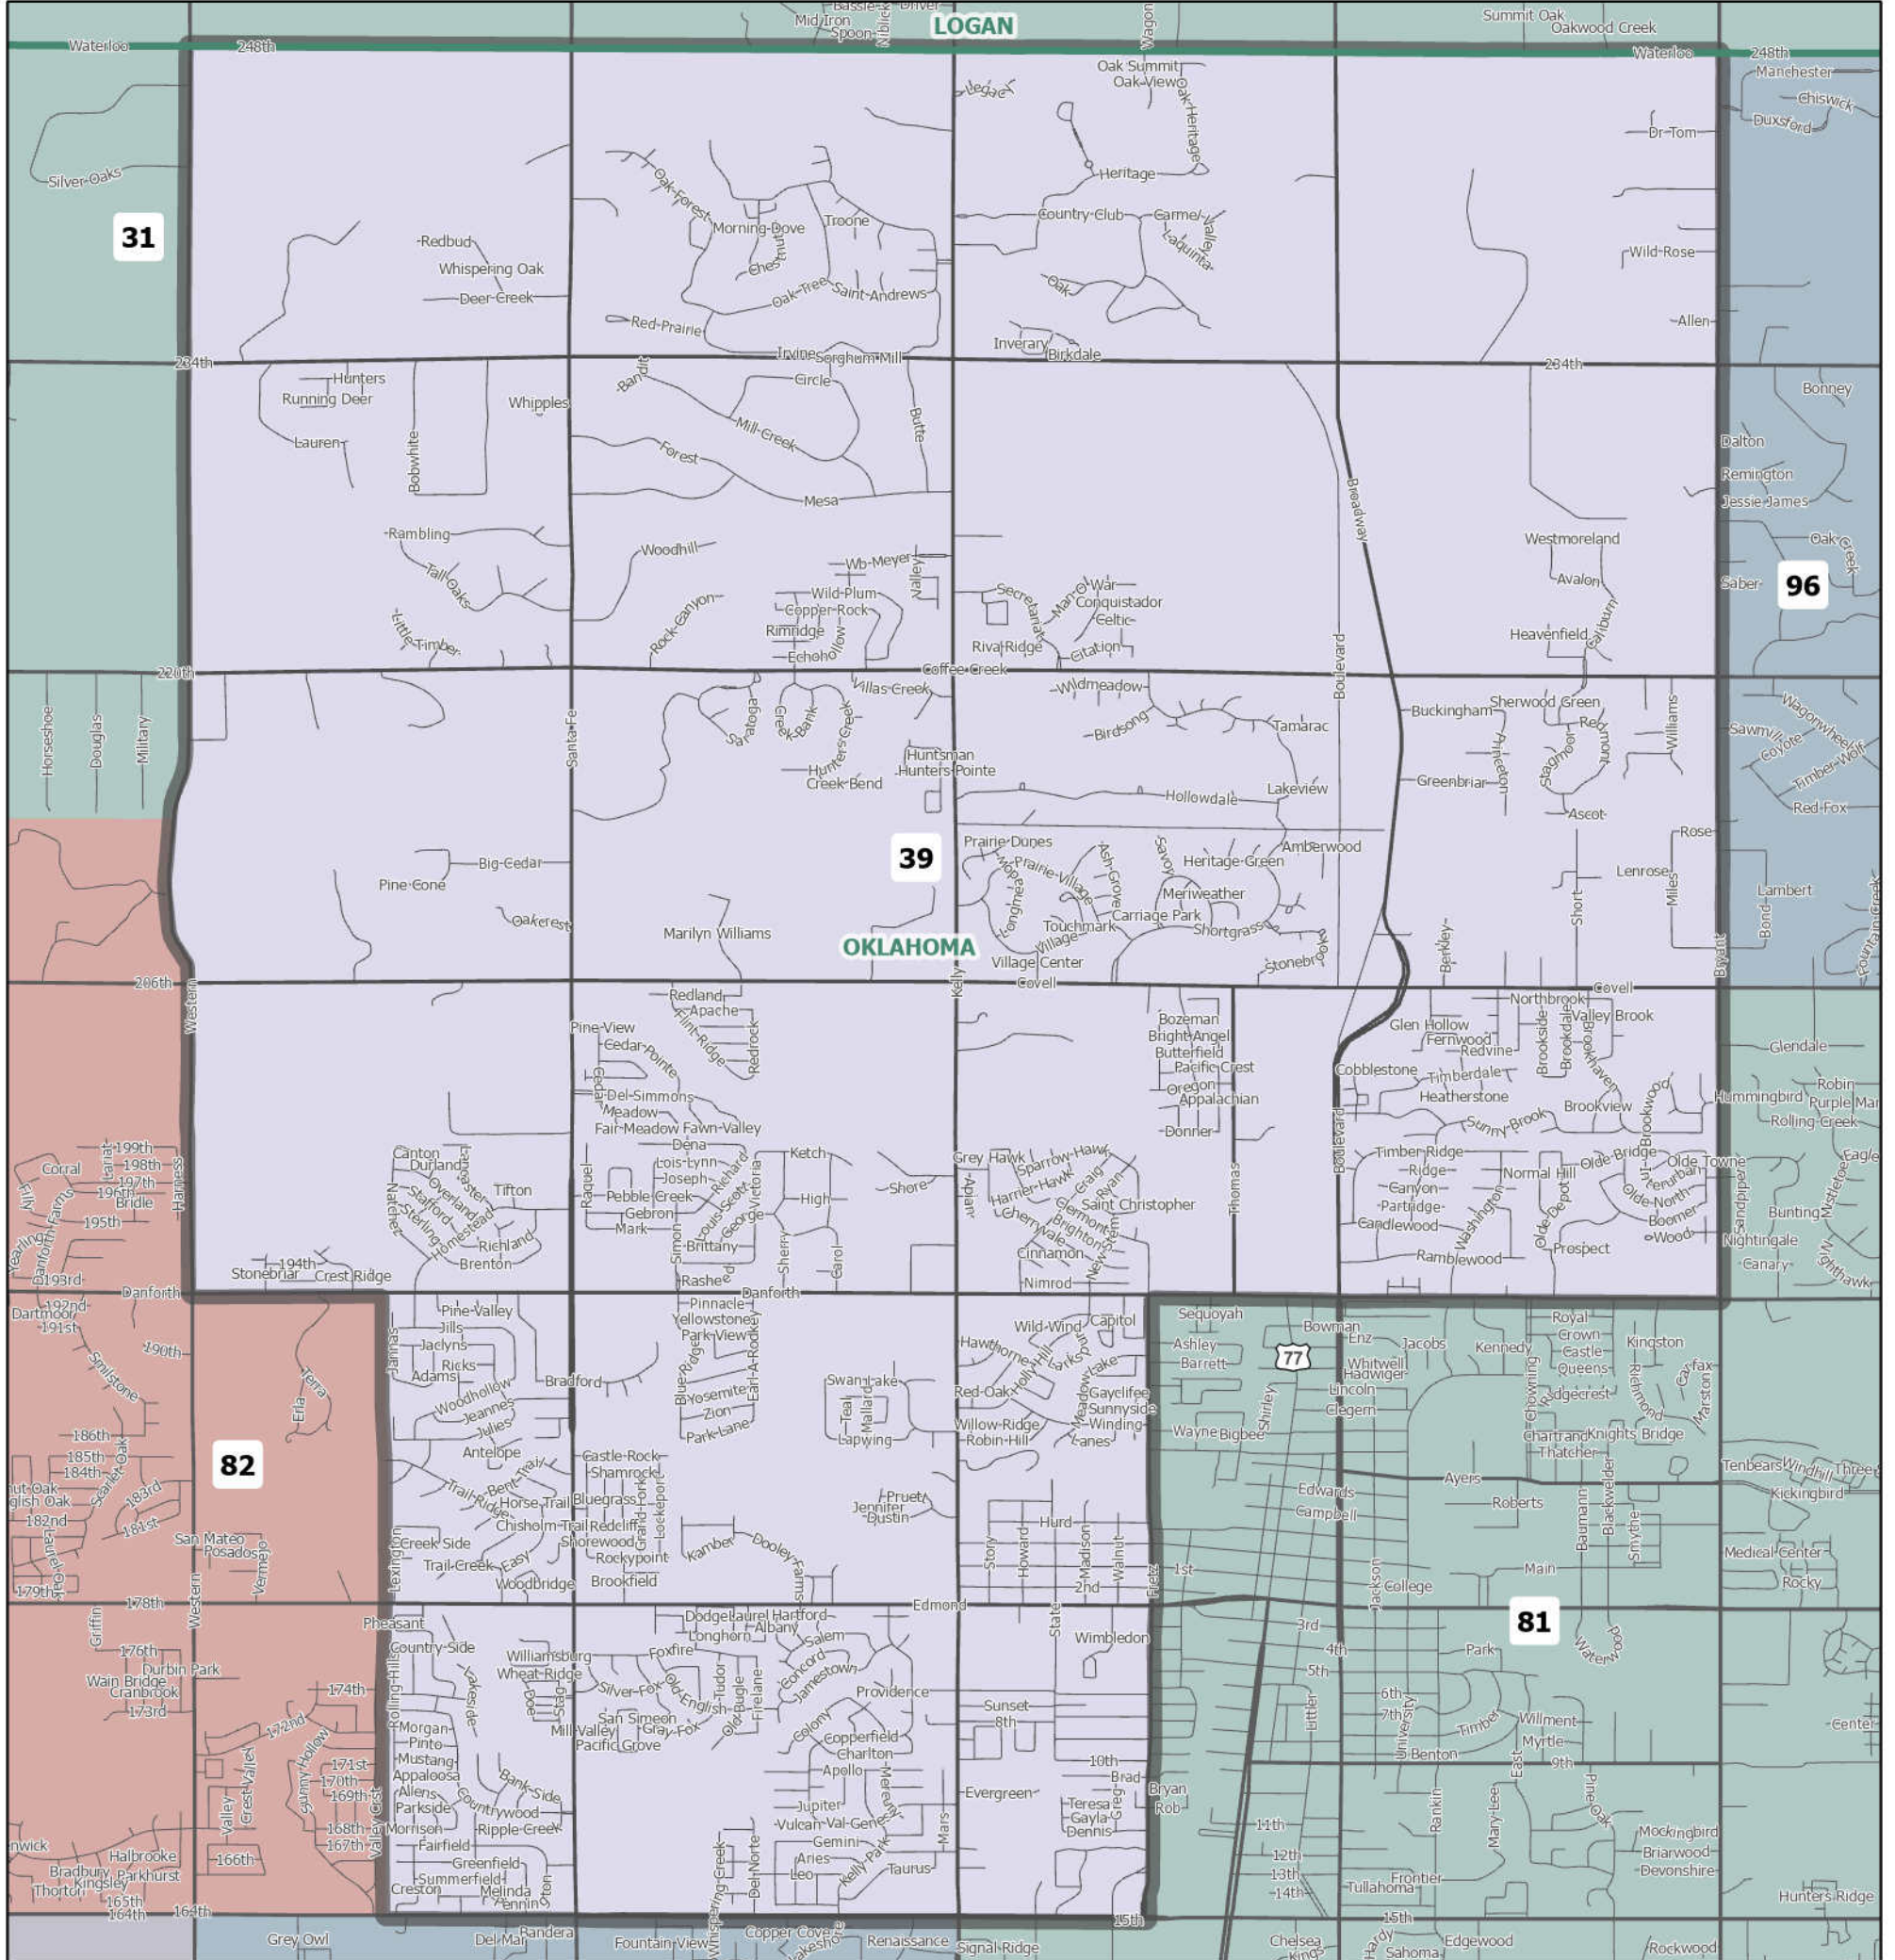

House District 39 | 2022–2031

The ideal district population, **39,202**, is based on the 2020 Census.
HD 39 has **39,851** people, which is **1.66%** from the ideal.
0.63% of the people in the district are new constituents.

7.99% of the district is American Indian and Alaskan Native, alone or in combination with one or more other races.
 4.45% of the district is Asian, alone or in combination with one or more other races.
 9.59% of the district is Black or African American, alone or in combination with one or more other races.
 0.34% of the district is Native Hawaiian or other Pacific Islander, alone or in combination with one or more other races.
 71.75% of the district is non-Hispanic white.
 5.14% of the district is some other race or ethnicity.
 7.19% of the district is of Hispanic or Latino origin.

Counties: Oklahoma

Cities: Edmond, Oklahoma City

School Districts: Deer Creek, Edmond

Senate Districts: 22, 41, 47

Congressional Districts: 5

Area: 20 square miles
 1 inch equals 0.58 miles

10/29/2021
 Data: 2020 Census State Redistricting Data (Public Law 94-171)
 Summary File. Prepared by the U.S. Census Bureau, 2021.
 ODOT, Esri, OU CSA, OWRB.