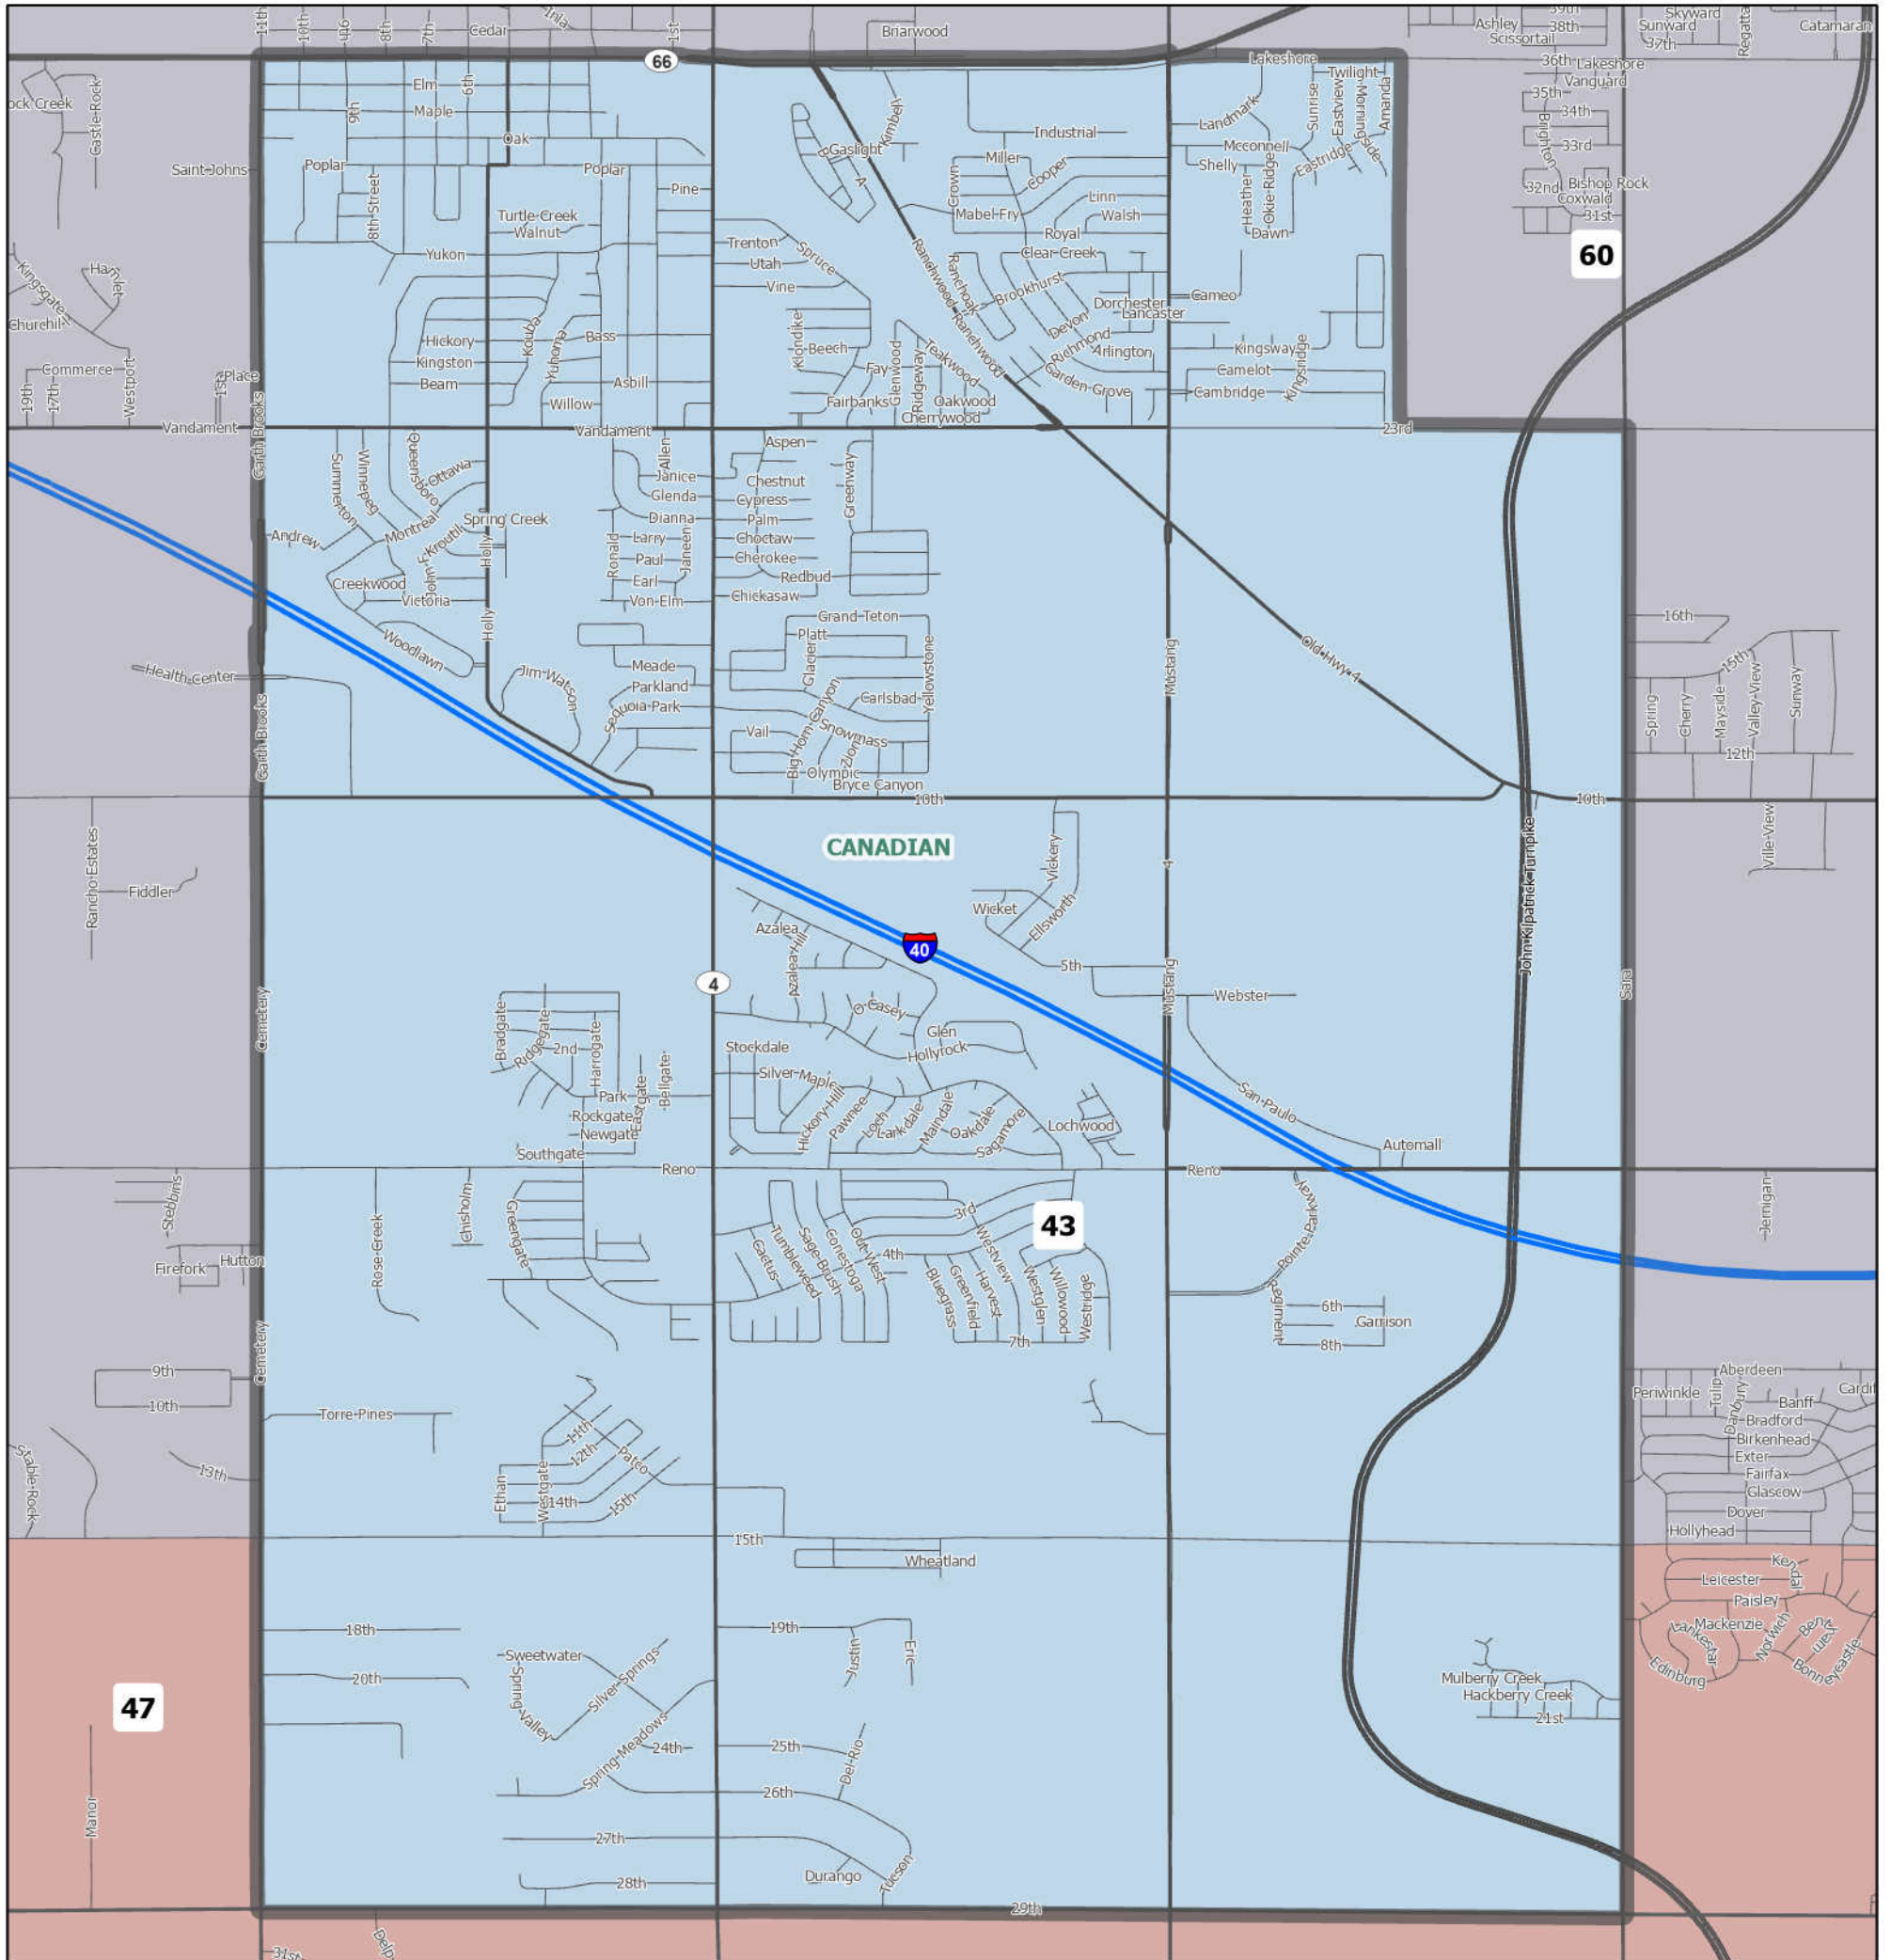

# House District 43 | 2022–2031

The ideal district population, **39,202**, is based on the 2020 Census.  
**HD 43** has **39,100** people, which is **-0.26%** from the ideal.  
**0.43%** of the people in the district are new constituents.

10.04% of the district is American Indian and Alaskan Native, alone or in combination with one or more other races.  
 4.88% of the district is Asian, alone or in combination with one or more other races.  
 5.27% of the district is Black or African American, alone or in combination with one or more other races.  
 0.29% of the district is Native Hawaiian or other Pacific Islander, alone or in combination with one or more other races.  
 70.76% of the district is non-Hispanic white.  
 7.01% of the district is some other race or ethnicity.  
 9.61% of the district is of Hispanic or Latino origin.

**Counties:** Canadian

**Cities:** Oklahoma City, Yukon

**School Districts:** Mustang, Yukon

**Senate Districts:** 18, 23

**Congressional Districts:** 3, 5

Area: 15 square miles  
 1 inch equals 0.49 miles