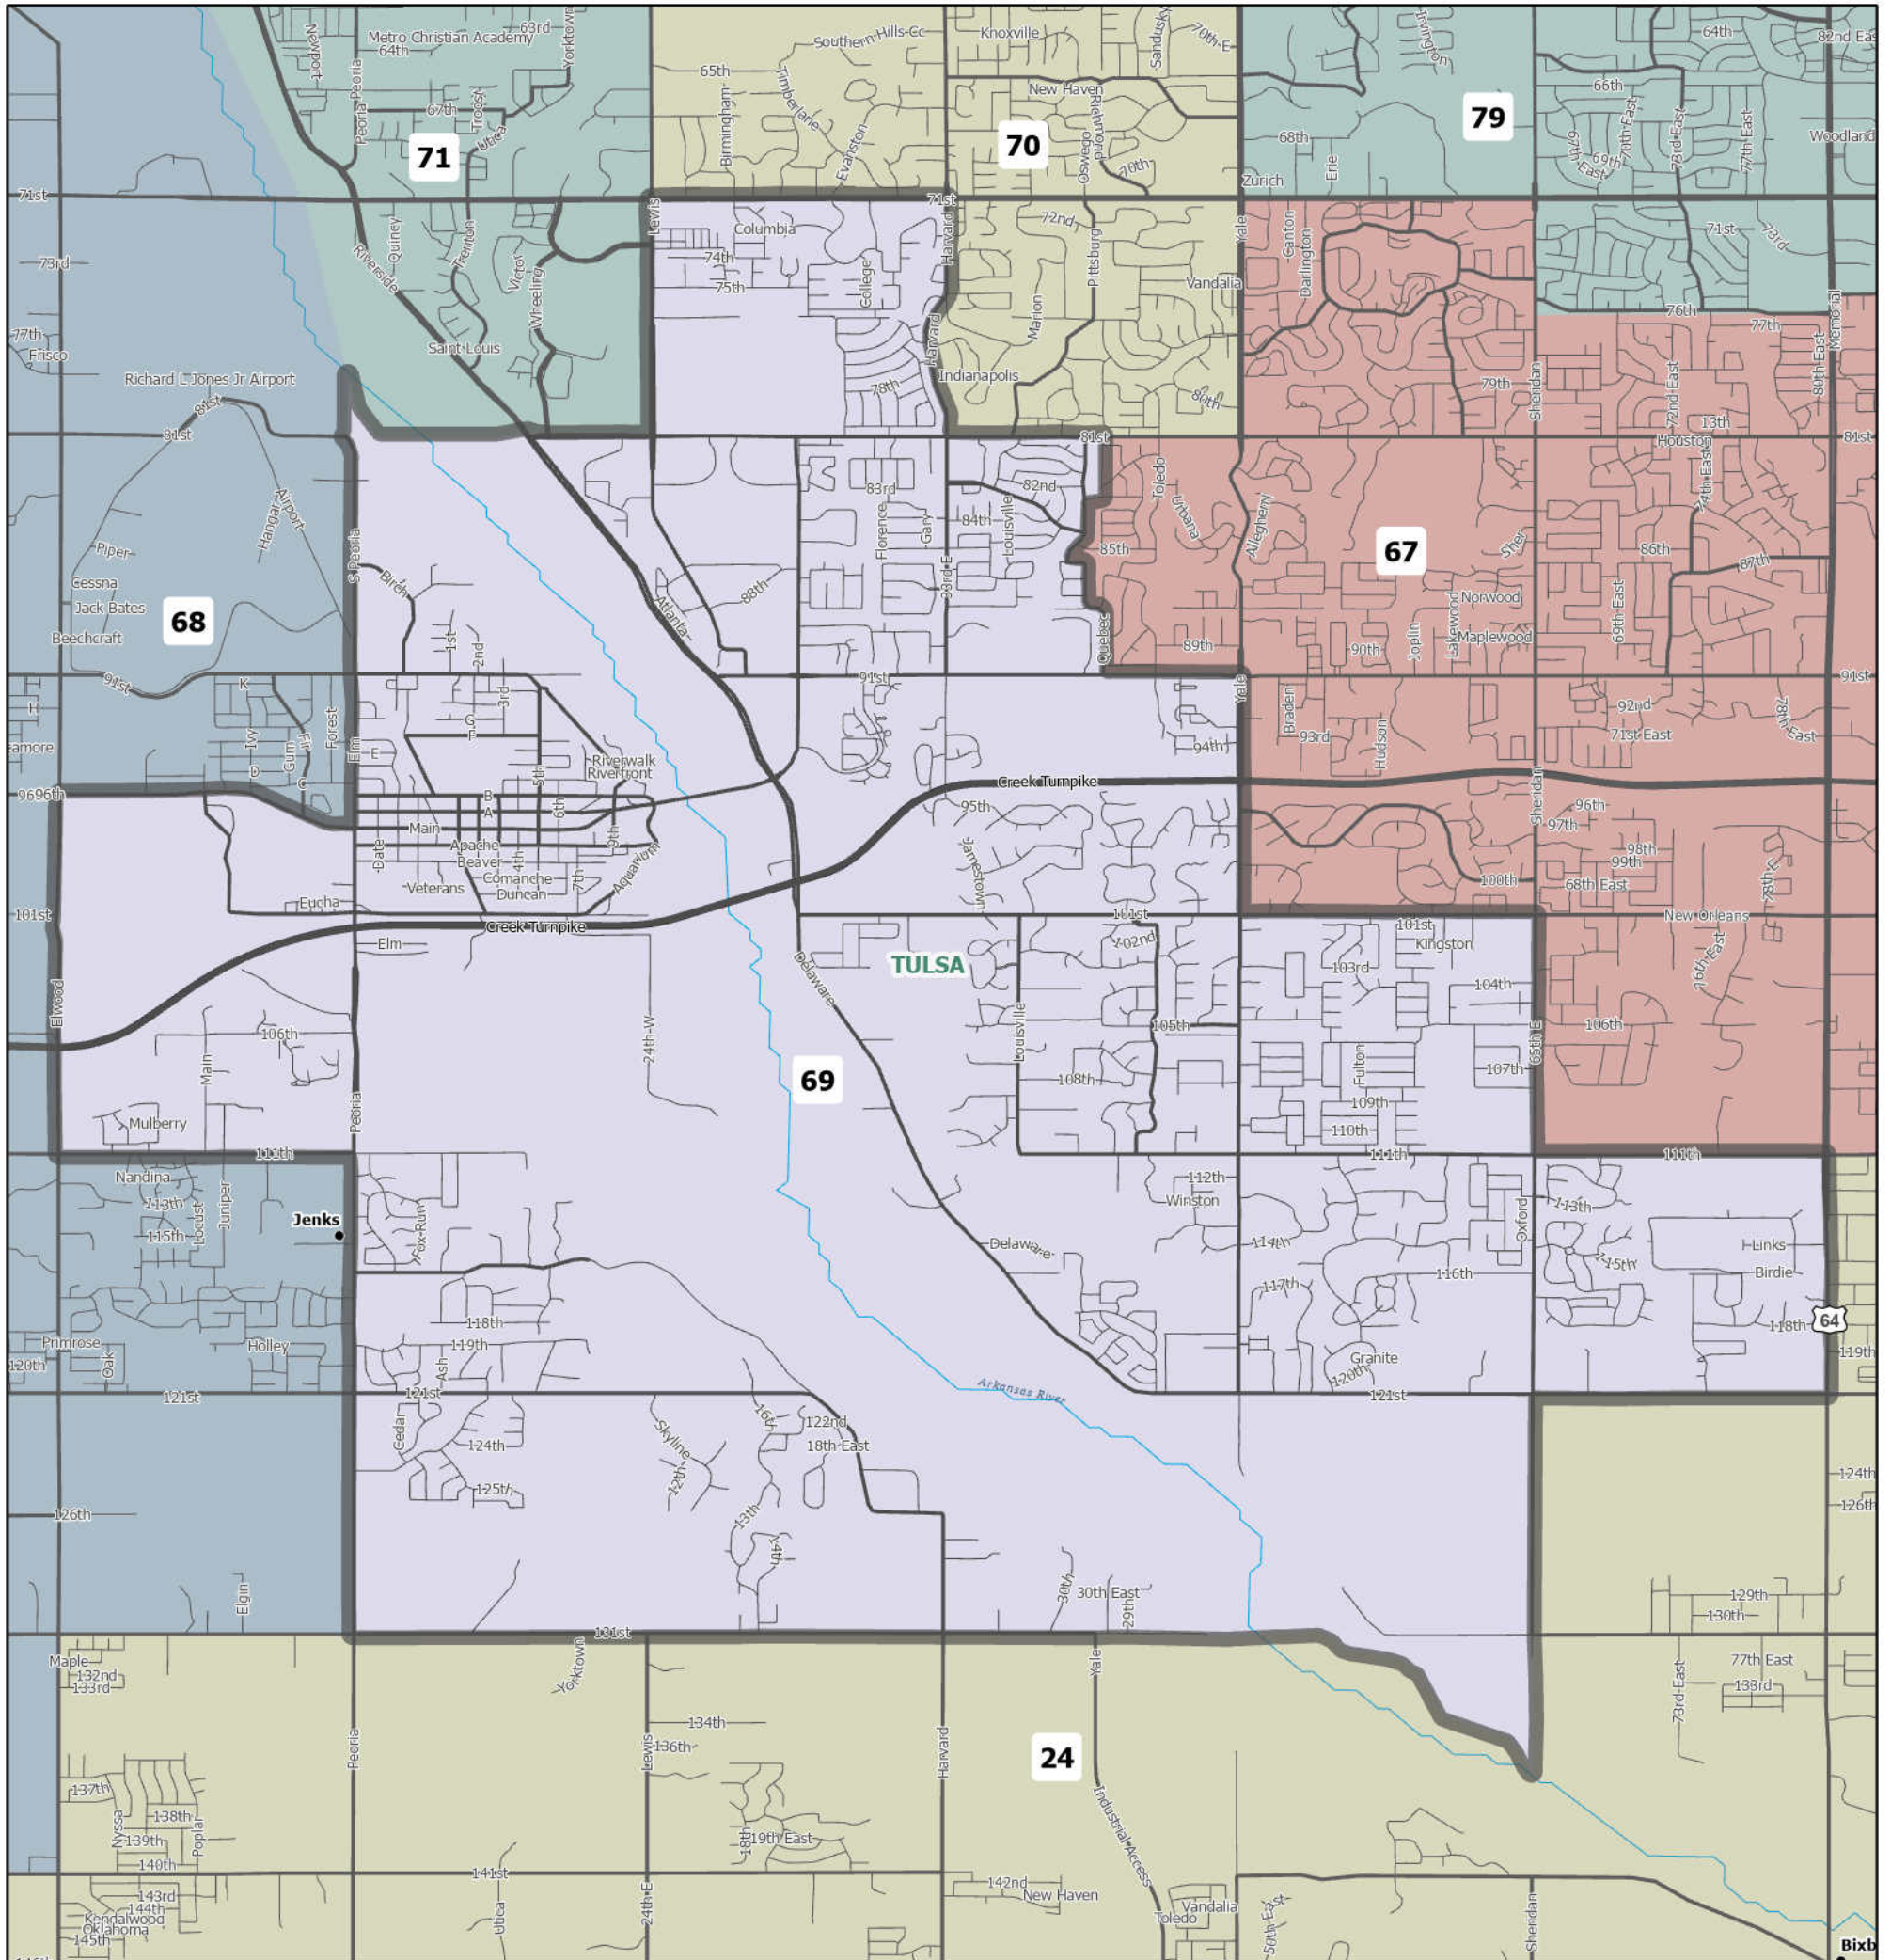

House District 69 | 2022–2031

The ideal district population, **39,202**, is based on the 2020 Census.
HD 69 has **38,901** people, which is **-0.77%** from the ideal.
13.95% of the people in the district are new constituents.

10.86% of the district is American Indian and Alaskan Native, alone or in combination with one or more other races.
 7.03% of the district is Asian, alone or in combination with one or more other races.
 6.29% of the district is Black or African American, alone or in combination with one or more other races.
 0.16% of the district is Native Hawaiian or other Pacific Islander, alone or in combination with one or more other races.
 68.41% of the district is non-Hispanic white.
 6.28% of the district is some other race or ethnicity.
 7.79% of the district is of Hispanic or Latino origin.

Counties: Tulsa

Cities: Bixby, Jenks, Tulsa

School Districts: Bixby, Jenks

Senate Districts: 25, 37, 39

Congressional Districts: 1

Area: 21 square miles
 1 inch equals 0.76 miles

10/29/2021
 Data: 2020 Census State Redistricting Data (Public Law 94-171)
 Summary File. Prepared by the U.S. Census Bureau, 2021.
 ODOT, Esri, OU CSA, OWRB.