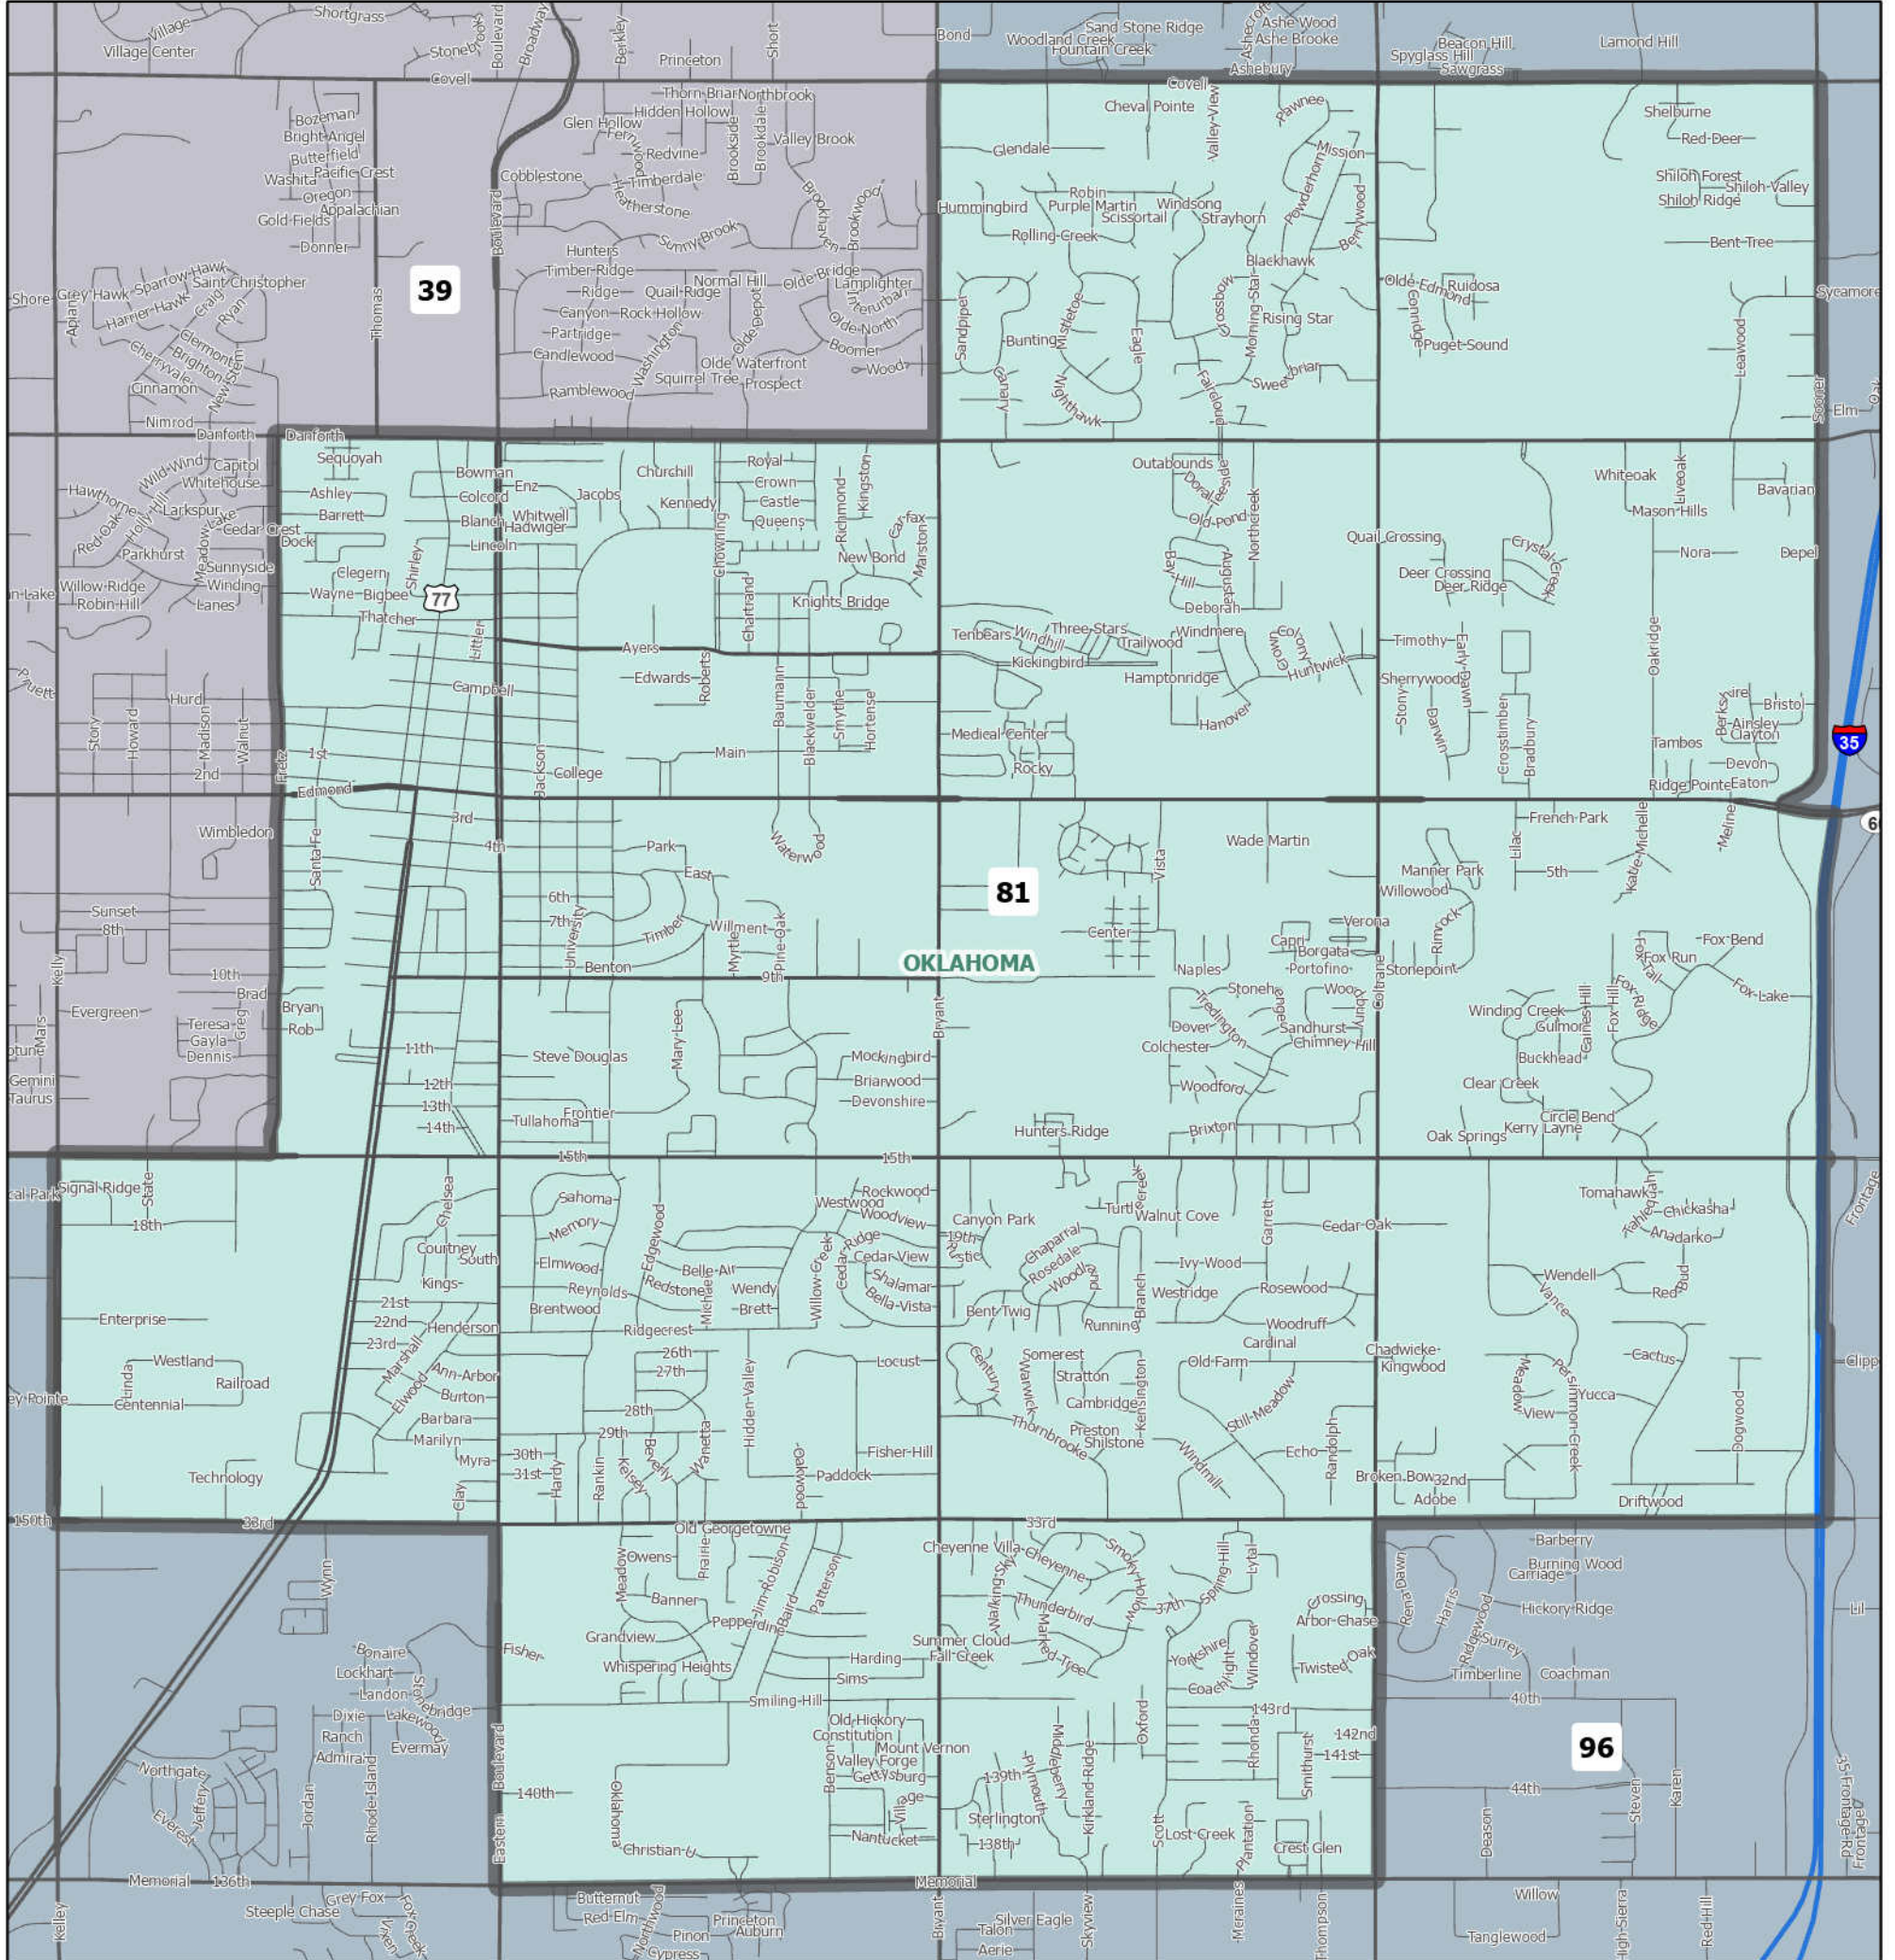

# House District 81 | 2022-2031

The ideal district population, **39,202**, is based on the 2020 Census.  
**HD 81** has **39,143** people, which is **-0.15%** from the ideal.  
**21.6%** of the people in the district are new constituents.

8.67% of the district is American Indian and Alaskan Native, alone or in combination with one or more other races.  
 4.49% of the district is Asian, alone or in combination with one or more other races.  
 8.87% of the district is Black or African American, alone or in combination with one or more other races.  
 0.26% of the district is Native Hawaiian or other Pacific Islander, alone or in combination with one or more other races.  
 71.66% of the district is non-Hispanic white.  
 5.6% of the district is some other race or ethnicity.  
 7.37% of the district is of Hispanic or Latino origin.

**Counties:** Oklahoma

**Cities:** Edmond, Oklahoma City

**School Districts:** Edmond

**Senate Districts:** 22, 41, 47

**Congressional Districts:** 5

Area: 15 square miles  
 1 inch equals 0.51 miles

10/29/2021  
 Data: 2020 Census State Redistricting Data (Public Law 94-171)  
 Summary File. Prepared by the U.S. Census Bureau, 2021.  
 ODOT, Esri, OU CSA, OWRB.