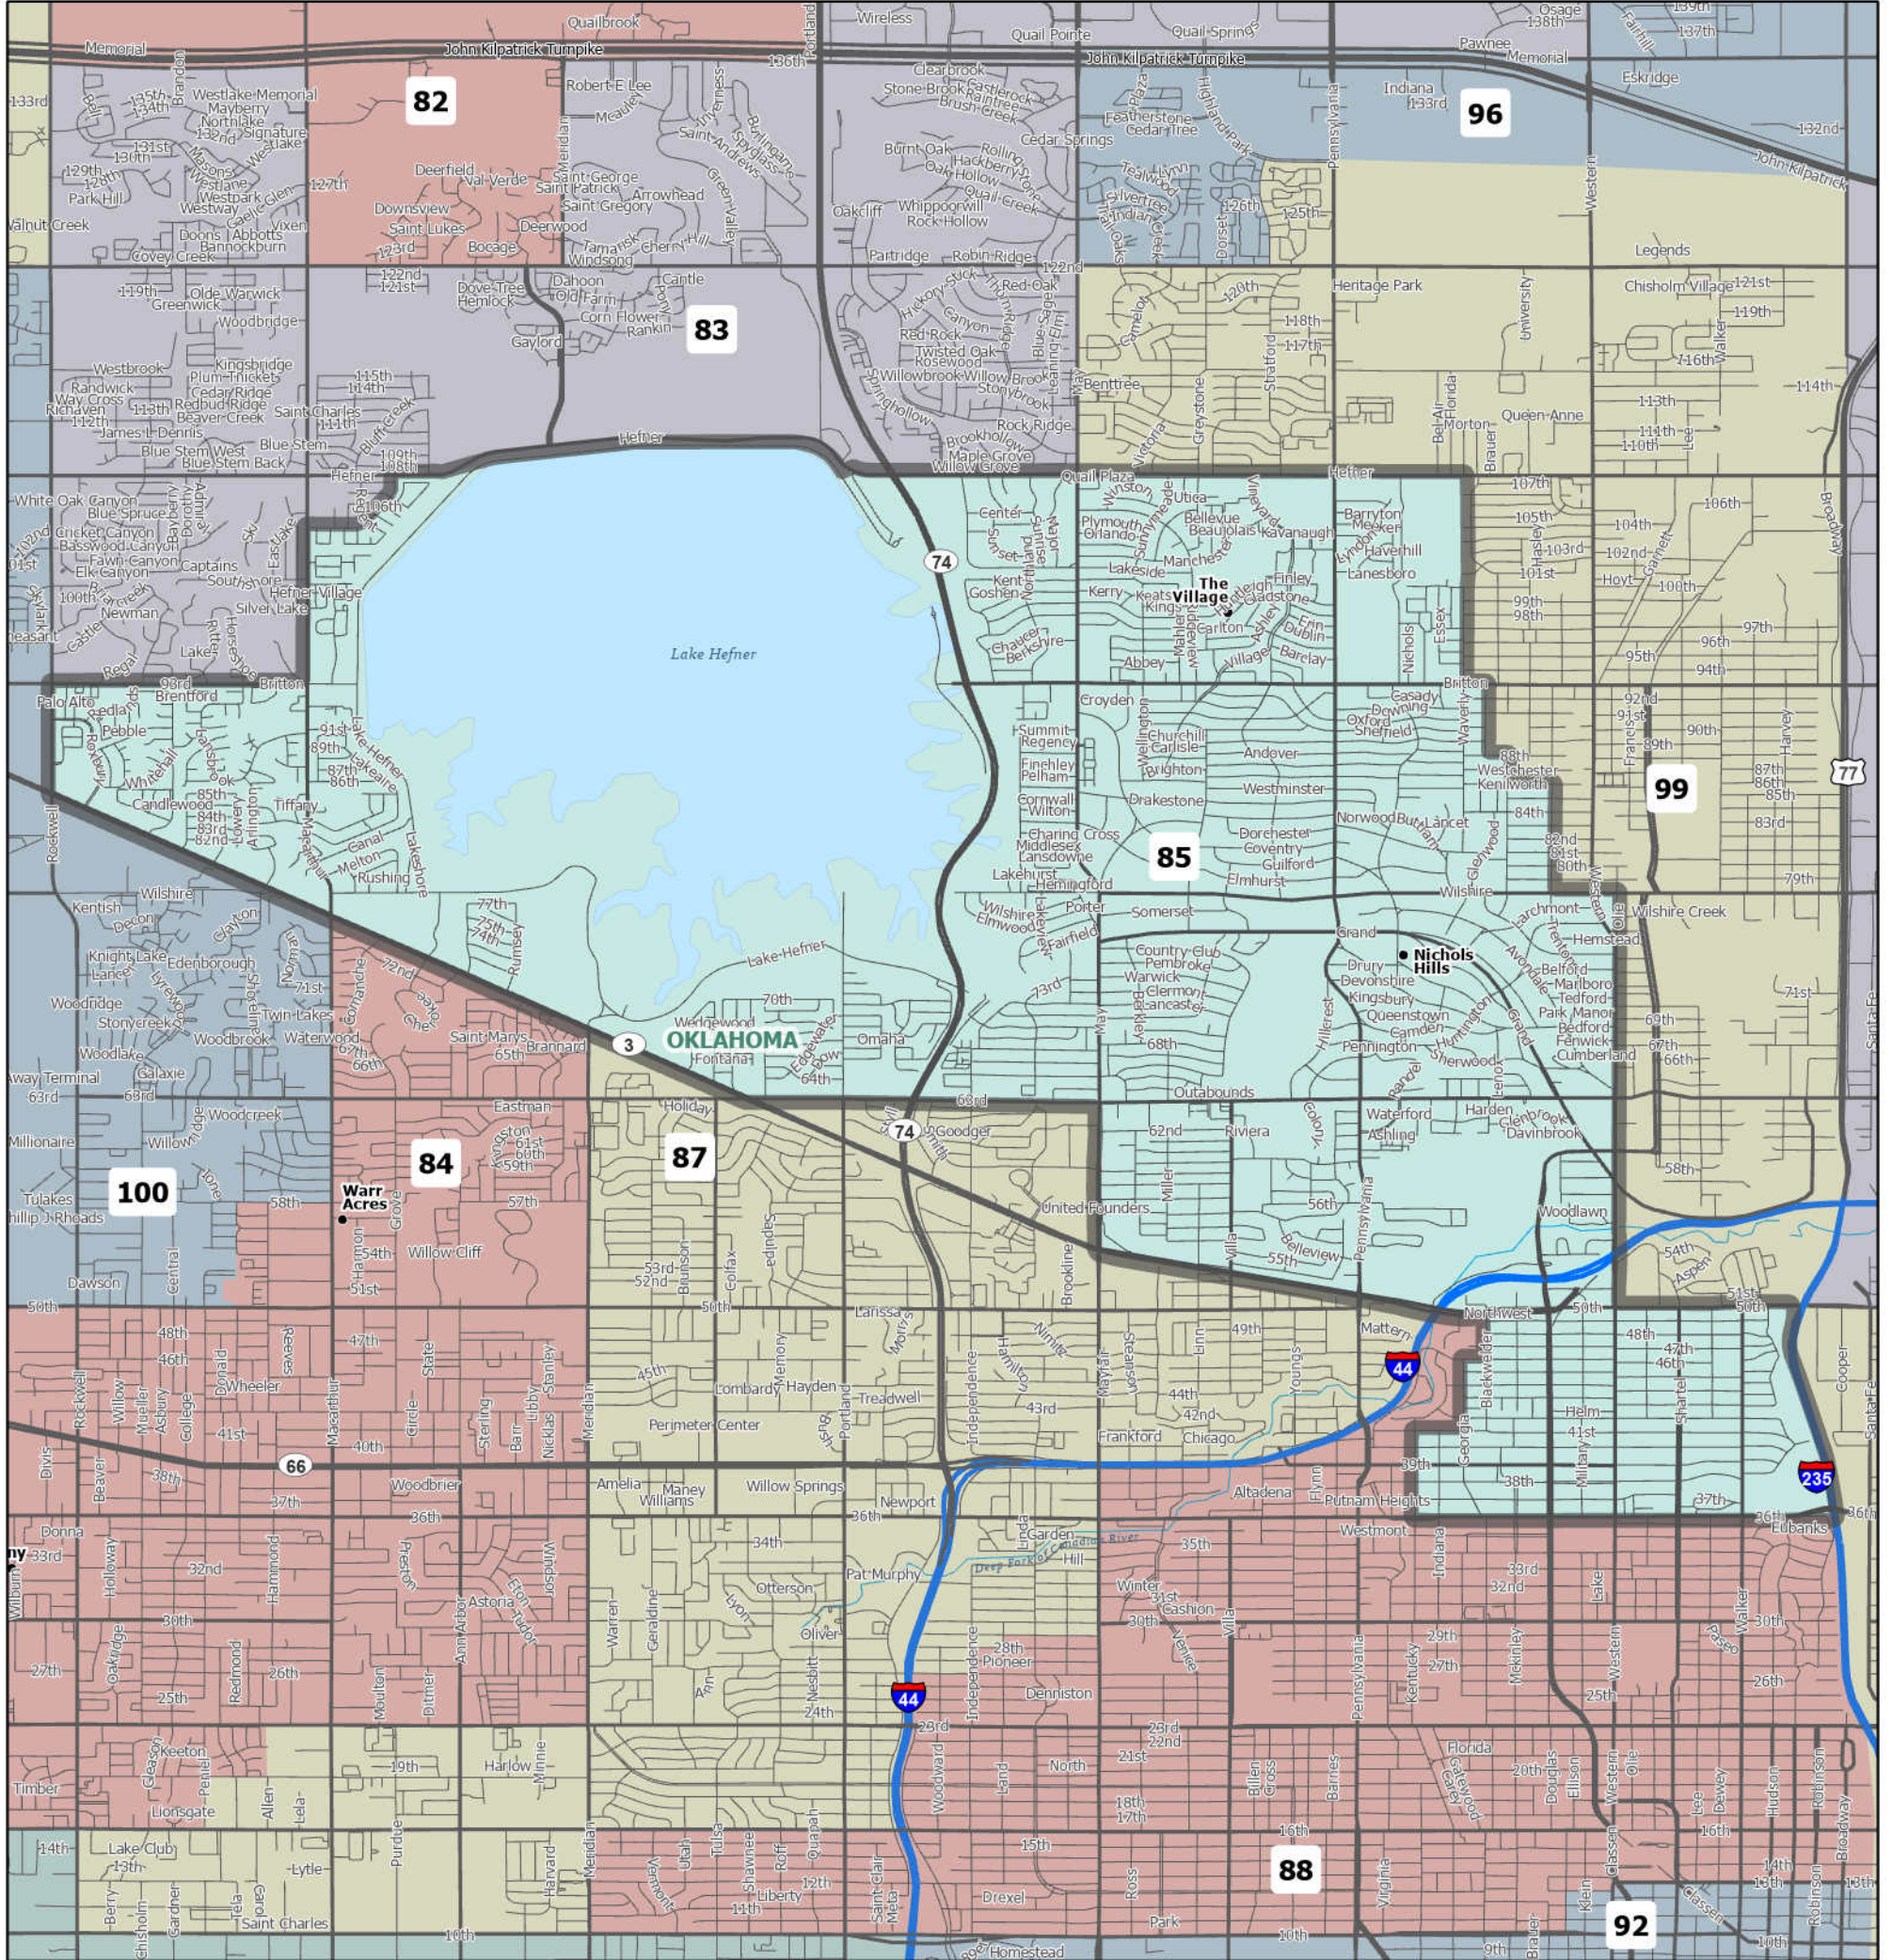

House District 85 | 2022–2031

The ideal district population, **39,202**, is based on the 2020 Census.
HD 85 has **39,830** people, which is **1.6%** from the ideal.
31.06% of the people in the district are new constituents.

8.37% of the district is American Indian and Alaskan Native, alone or in combination with one or more other races.
 4.29% of the district is Asian, alone or in combination with one or more other races.
 12.25% of the district is Black or African American, alone or in combination with one or more other races.
 0.28% of the district is Native Hawaiian or other Pacific Islander, alone or in combination with one or more other races.
 68.54% of the district is non-Hispanic white.
 5.96% of the district is some other race or ethnicity.
 7.81% of the district is of Hispanic or Latino origin.

Counties: Oklahoma

Cities: Nichols Hills, Oklahoma City, The Village

School Districts: Putnam City

Senate Districts: 40, 48

Congressional Districts: 5

Area: 18 square miles
 1 inch equals 0.87 miles

10/29/2021
 Data: 2020 Census State Redistricting Data (Public Law 94-171)
 Summary File. Prepared by the U.S. Census Bureau, 2021.
 ODOT, Esri, OU CSA, OWRB.