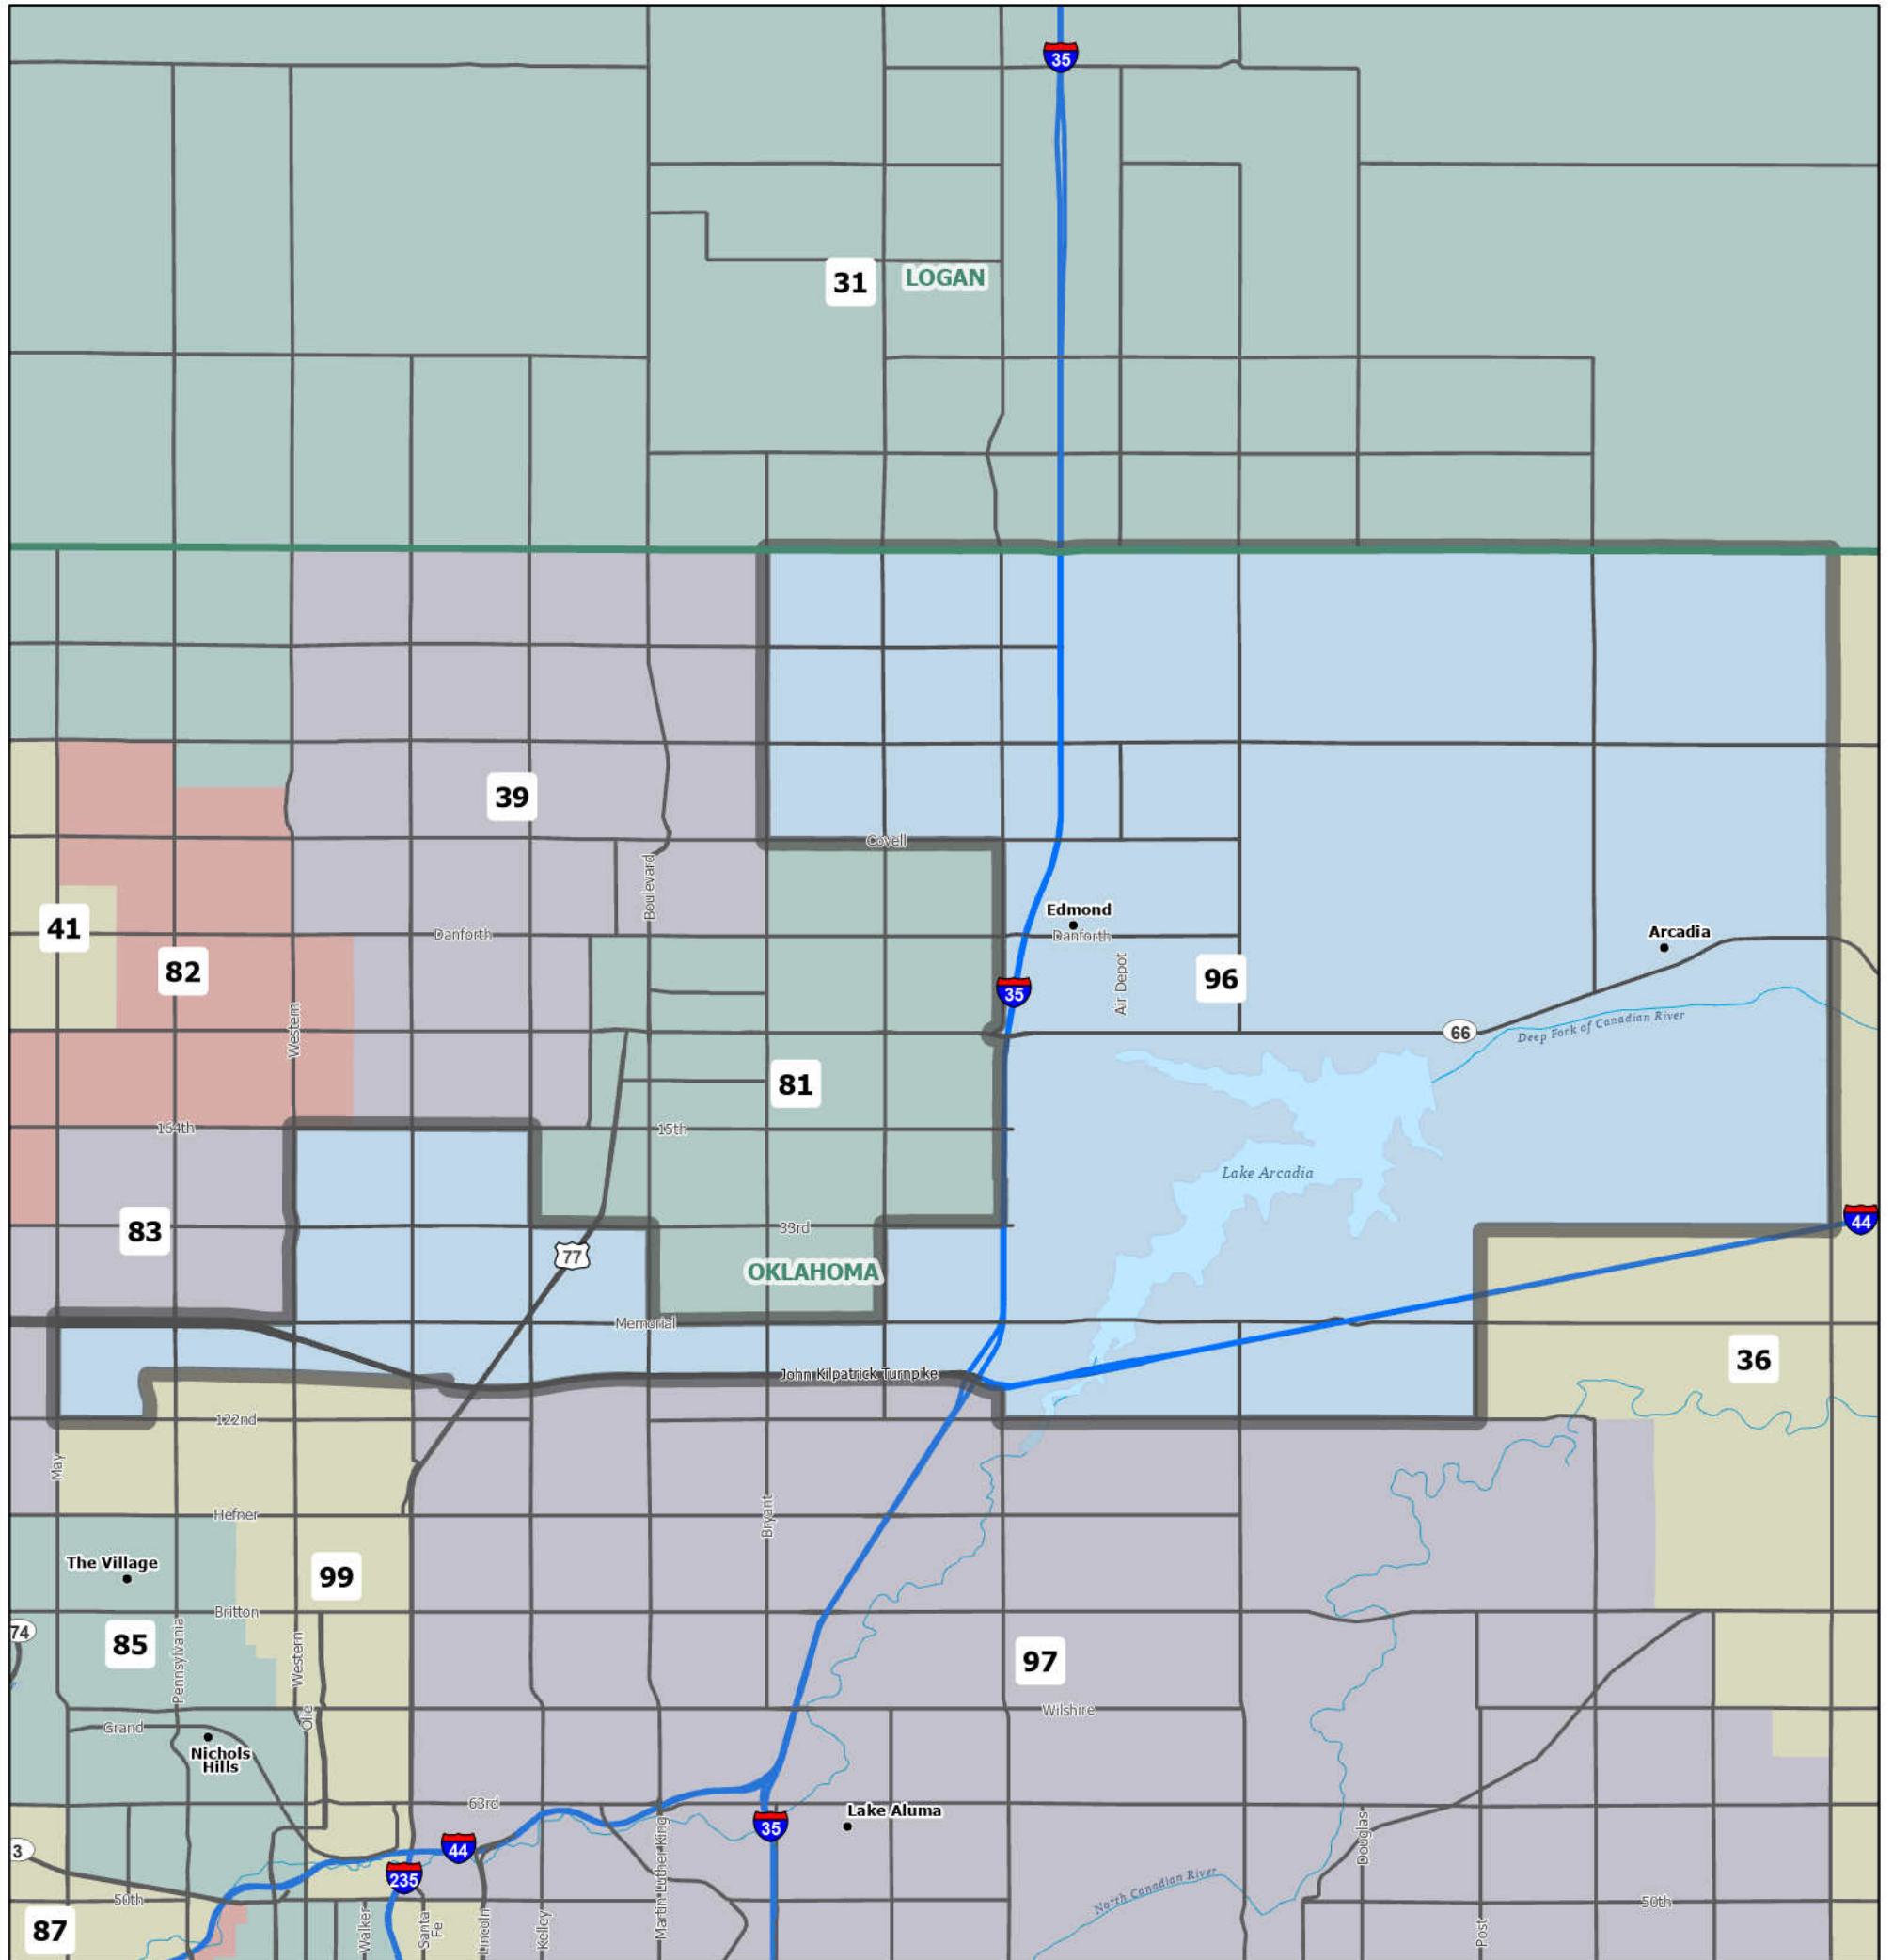

House District 96 | 2022–2031

The ideal district population, **39,202**, is based on the 2020 Census.
HD 96 has **39,716** people, which is **1.31%** from the ideal.
64% of the people in the district are new constituents.

7.37% of the district is American Indian and Alaskan Native, alone or in combination with one or more other races.
 7.15% of the district is Asian, alone or in combination with one or more other races.
 14.03% of the district is Black or African American, alone or in combination with one or more other races.
 0.31% of the district is Native Hawaiian or other Pacific Islander, alone or in combination with one or more other races.
 66.27% of the district is non-Hispanic white.
 4.84% of the district is some other race or ethnicity.
 6.24% of the district is of Hispanic or Latino origin.

Counties: Oklahoma

Cities: Arcadia, Edmond, Oklahoma City

School Districts: Edmond, Jones, Luther, Oakdale, Oklahoma City

Senate Districts: 28, 41, 47, 48

Congressional Districts: 5

Area: 74 square miles
 1 inch equals 1.88 miles

10/29/2021
 Data: 2020 Census State Redistricting Data (Public Law 94-171)
 Summary File. Prepared by the U.S. Census Bureau, 2021.
 ODOT, Esri, OU CSA, OWRB.