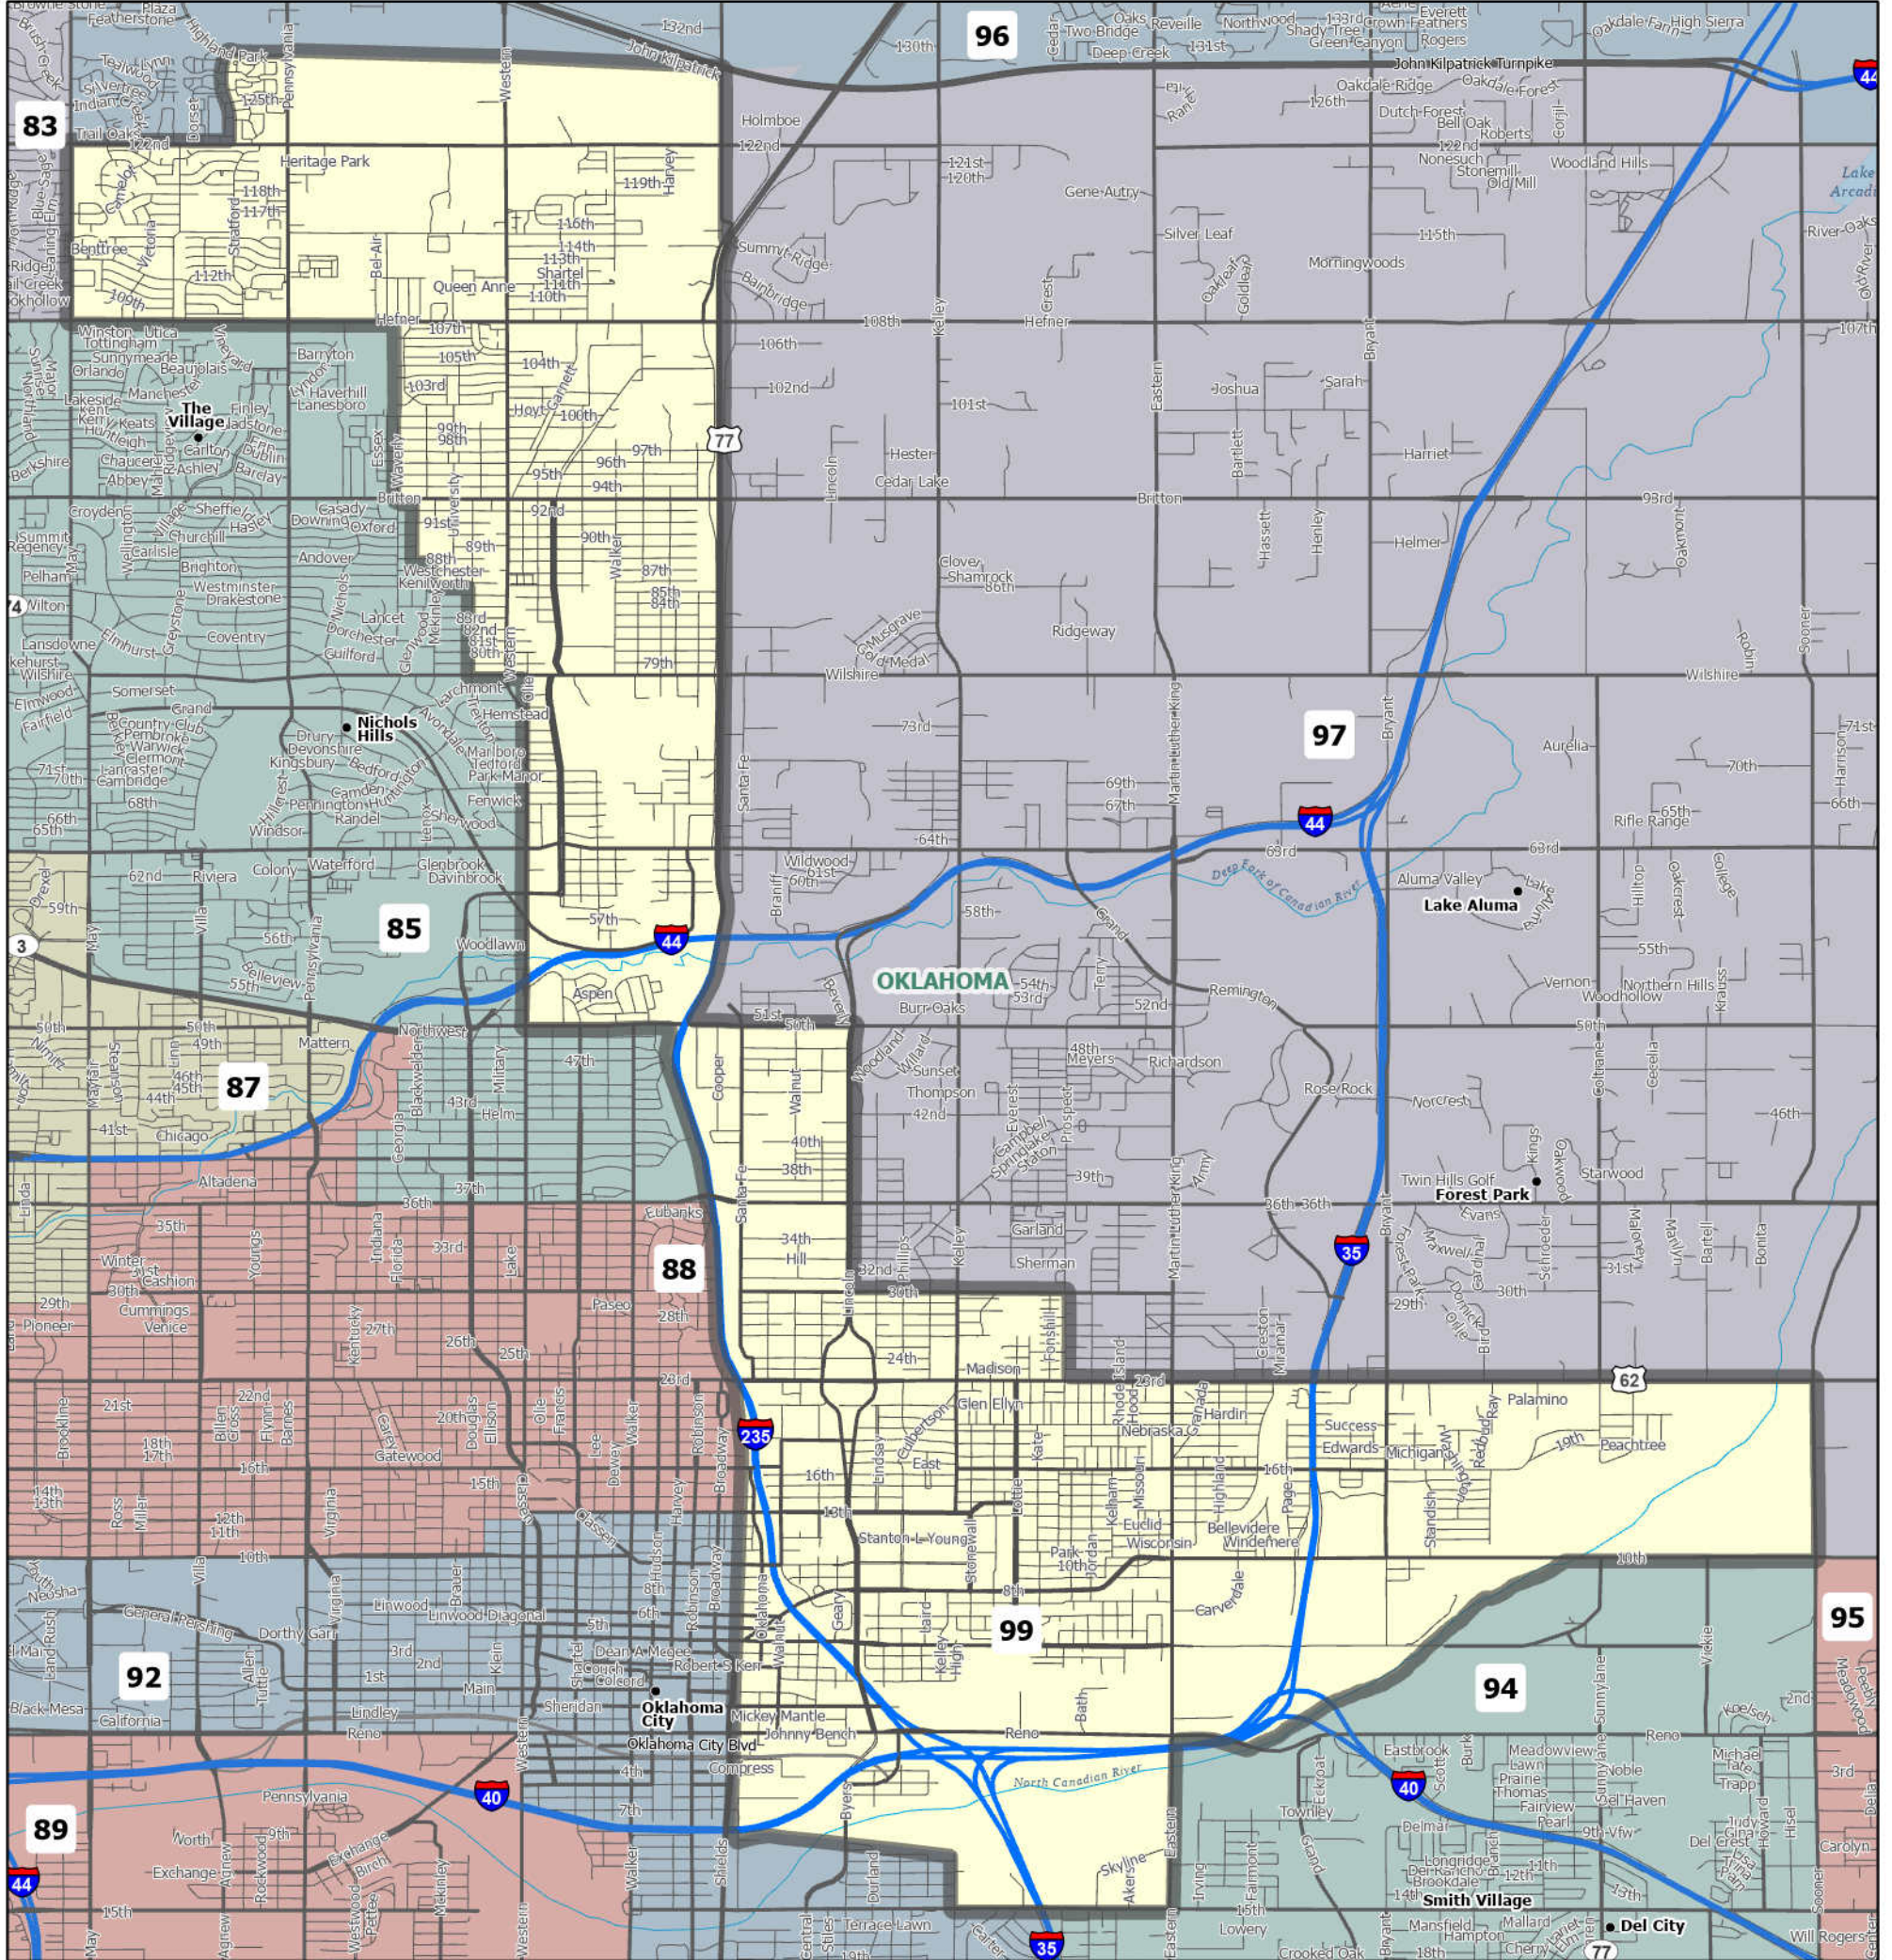

House District 99 | 2022–2031

The ideal district population, **39,202**, is based on the 2020 Census.
HD 99 has **39,829** people, which is **1.6%** from the ideal.
8.61% of the people in the district are new constituents.

7.7% of the district is American Indian and Alaskan Native, alone or in combination with one or more other races.
 3.63% of the district is Asian, alone or in combination with one or more other races.
 52.94% of the district is Black or African American, alone or in combination with one or more other races.
 0.35% of the district is Native Hawaiian or other Pacific Islander, alone or in combination with one or more other races.
 26.99% of the district is non-Hispanic white.
 9.61% of the district is some other race or ethnicity.
 12.99% of the district is of Hispanic or Latino origin.

Counties: Oklahoma

Cities: Oklahoma City

School Districts: Midwest City-Del City, Oklahoma City

Senate Districts: 46, 48

Congressional Districts: 3, 5

Area: 20 square miles
 1 inch equals 1.03 miles

10/29/2021
 Data: 2020 Census State Redistricting Data (Public Law 94-171)
 Summary File. Prepared by the U.S. Census Bureau, 2021.
 ODOT, Esri, OU CSA, OWRB.