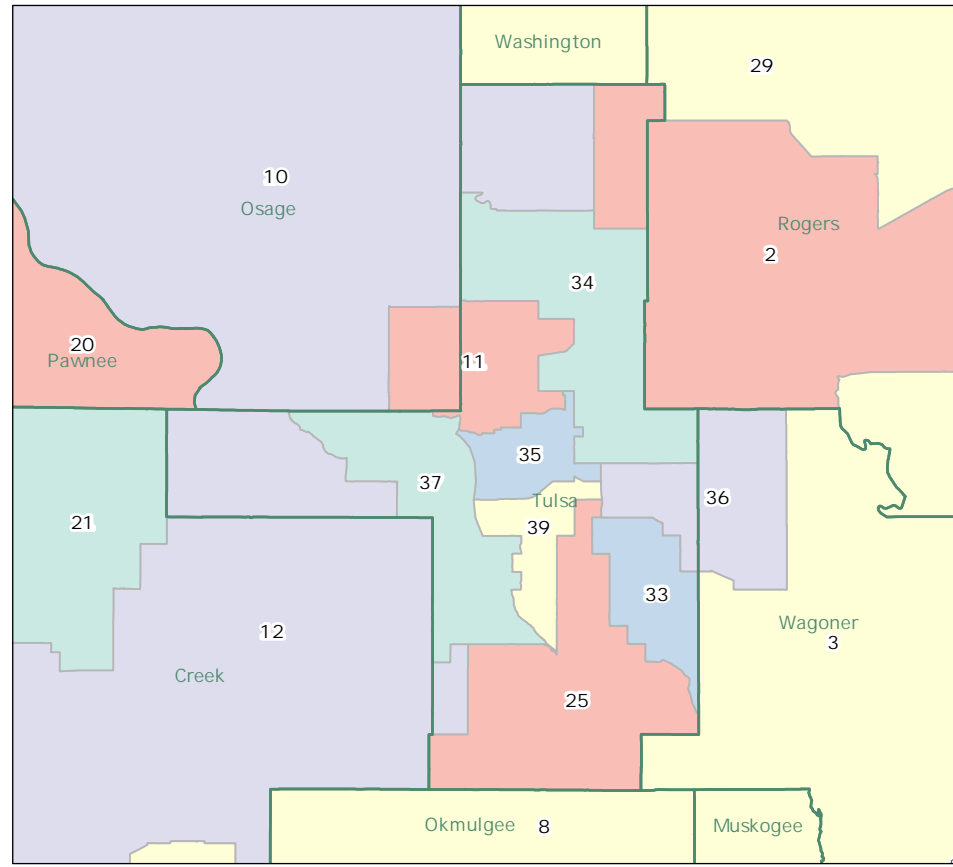

OKC Metro

Tulsa Metro

# Oklahoma Senate 2022-2030 Elections

County  
 Senate Districts